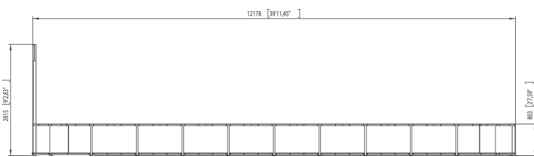

Sutu Plaza L, HPL boarding

Lappset Sutur Plaza L, with HPL low boarding and grid high fence, size 10,7 m x 12 m (35' 1 1/4" x 39' 4 1/2") (width x length). The high fence is only available in deep mount. The lower boarding fence is available in surface mount and deep mount. As with any play and sports area, the proper location and surface are essential for success. For the Lappset Sutur, likewise, adding a boarding fence is necessary because you want to keep fast gameplay to overcome retrieving the ball at every missed shot. Therefore, our fence and boarding systems are designed so that all components are flush with the Sutur. The ball returns the way you expect it to return because there are no overhead structural parts for the ball to bounce off. In addition, the low boarding is wide at the top, so you can sit on it when you take a break from playing a game. On the Plaza variants, the corners of the field are angled 45 degrees to stimulate fast and active play, as the boarding can be tactically used for clever passes.

Product length, mm	10844
Product width, mm	12172
Product height, mm	2815
Installation time (for 1), H	96
Foundation options	deep_mounting surface_mounting