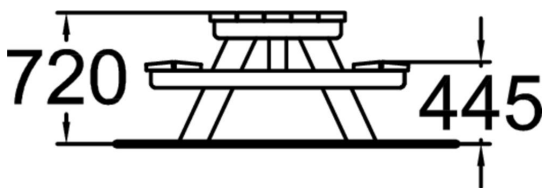

Number of users	8
Product length, mm	1770
Product width, mm	1447
Product height, mm	720
Installation time (for 1), H	3
Foundation options	Free standing Ground anchoring
Wood	