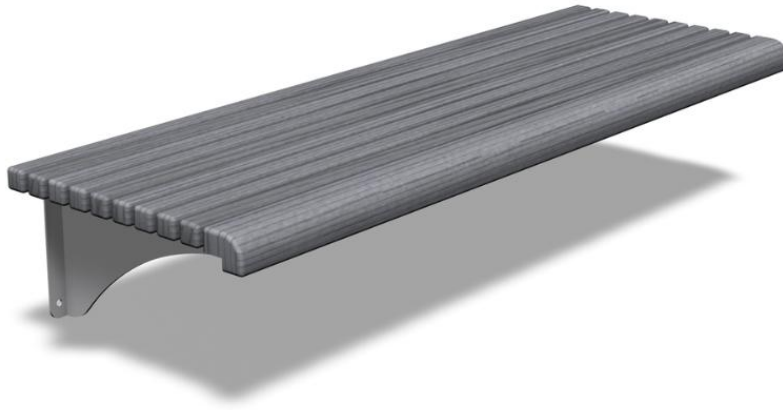

BOULEVARD WALL BENCH

Number of users	4
Product length, mm	1770
Product width, mm	420
Product height, mm	610
Foundation options	Wall mounting
Wood	
Metal colour	