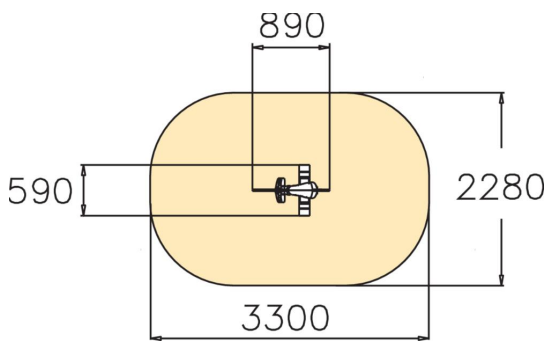

Bright green Dino is a fun rocker. Deep mounting foundation 005049 or rubber base 706923 for surface mounting must be ordered separately.

User age	2+
Number of users	1
Product length, mm	890
Product width, mm	590
Product height, mm	840
Impact area, m ²	6.7
Height required, mm	2020
Max. free fall height, mm	600
Safety info	EN 1176-1, 6 TÜV
Installation time (for 1), H	1
Foundation options	Deep mounting Surface mounting
Metal colour	Black
Colour of walls and HPL	Bright green