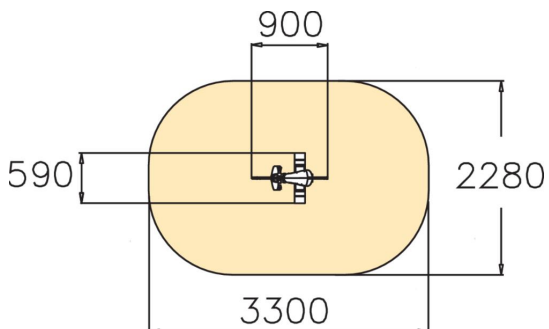

**MOTORCYCLE**

Motorcycle is an exciting rocker that brings joy to any playground. Deep mounting foundation 005049 or rubber base 706923 for surface mounting must be ordered separately.

User age	2+
Number of users	1
Product length, mm	900
Product width, mm	590
Product height, mm	800
Impact area, m <sup>2</sup>	6.7
Falling space, m <sup>2</sup>	6.3
Height required, mm	2020
Max. free fall height, mm	600
Safety info	EN 1176-1, 6 TÜV
Installation time (for 1), H	1
Foundation options	Deep mounting Surface mounting
Metal colour	Black
Colour of walls and HPL	Blue