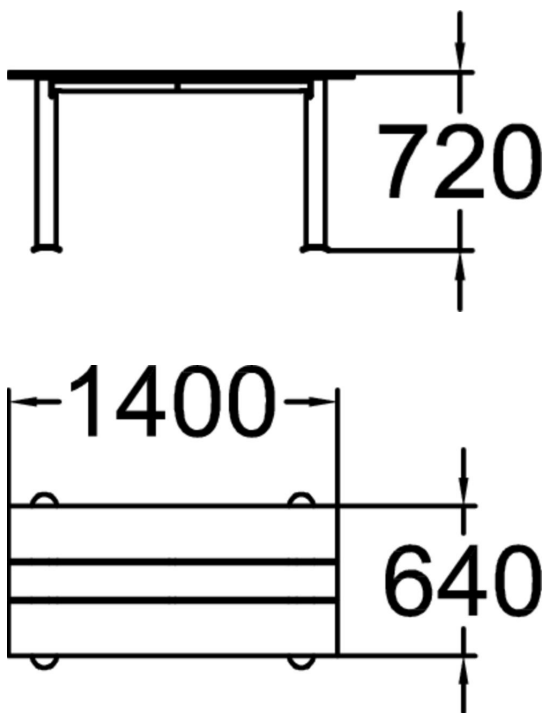

PARK FINNO LAMINATE TABLE

Lappset PARK benches and tables are very popular because of their plain design, good sitting comfort and high quality materials. In Park Finno Laminate table the table top material is the same High Pressure Laminate (HPL) as we use in our Playground equipment. HPL is very durable material in all weather conditions and it can also take hard hits without visible damages. You can choose the table top colour to match Lappset Finno playground equipment schemes; Lime Green, Apple Red, Tuttifruiti, Liquorice Grey and Candy Fuchsia. The table is free standing and can be fixed to hard surface through feet holes or deep installed with ground anchor set 708106 with or without concrete.

Product length, mm	1400
Product width, mm	685
Product height, mm	750