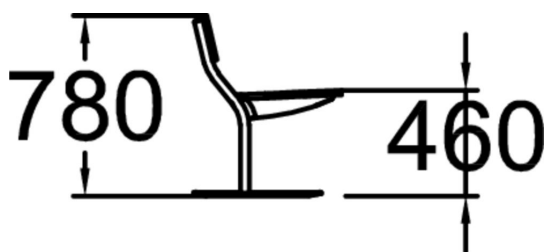

Product length, mm	1570
Product width, mm	640
Product height, mm	780