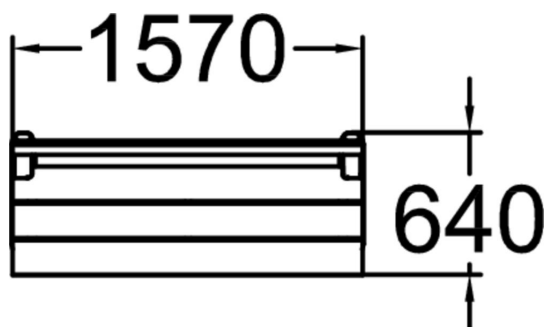

Product length, mm	1570
Product width, mm	640
Product height, mm	780