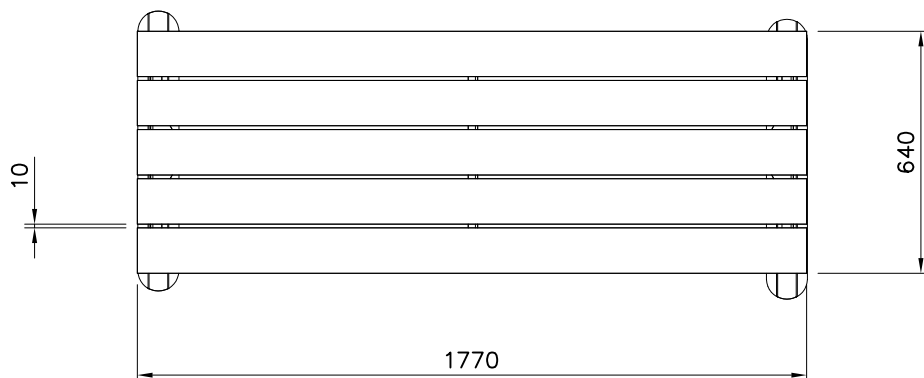

① 708119	PCS	② 905215	PCS
	5		2
45x120x1770			
③ 709500	PCS	④ 909256	PCS
	1		16
L=1605		Ø17/8.5 RST	
⑤ 980160	PCS	⑥ 909850	PCS
	8		8
M8		M8x25	
⑦ 980122	PCS		PCS
	30		
Ø5x30			

060365	708119	PCS	WOODEN PARTS COLOR OPTIONS:
		1	-651 (GREY) -652 (TEAK RED) -653 (LIGHT BROWN) -654 (DARK GREEN) -655 (DARK BROWN)
	905215	PCS	METAL PARTS COLOR OPTIONS:
	2	-205 (GRAPHIT GREY) -207 (BLACK) -209 (GREEN) -216 (PEARL LIGHT GREY) -299 (SPECIAL COLOUR)	
	709500	PCS	METAL PARTS COLOR OPTIONS:
	1	-205 (GRAPHIT GREY) -207 (BLACK) -209 (GREEN) -216 (PEARL LIGHT GREY) -299 (SPECIAL COLOUR)	