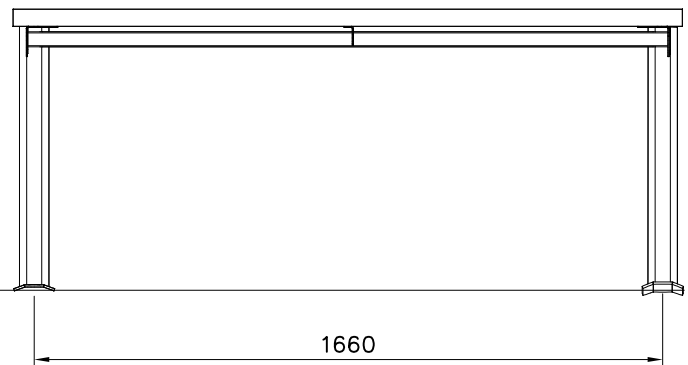

① 708119	PCS	② 905215	PCS
	5		2
45x120x1770			
③ 709500	PCS	④ 909256	PCS
	1		16
L=1605		Ø17/8.5 RST	
⑤ 980160	PCS	⑥ 909850	PCS
	8		8
M8		M8x25	
⑦ 980122	PCS		PCS
	30		
Ø5x30			

060365	708119	PCS	WOODEN PARTS COLOR OPTIONS:
		1	-651 (GREY) -652 (TEAK RED) -653 (LIGHT BROWN) -654 (DARK GREEN) -655 (DARK BROWN)
	905215	PCS	METAL PARTS COLOR OPTIONS:
	2	-205 (GRAPHIT GREY) -207 (BLACK) -209 (GREEN) -216 (PEARL LIGHT GREY) -299 (SPECIAL COLOUR)	
	709500	PCS	METAL PARTS COLOR OPTIONS:
	1	-205 (GRAPHIT GREY) -207 (BLACK) -209 (GREEN) -216 (PEARL LIGHT GREY) -299 (SPECIAL COLOUR)	