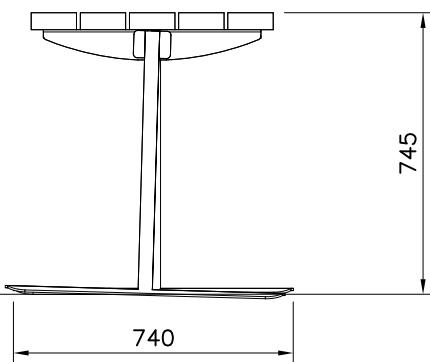

① 708119	PCS	② 905215	PCS
	5		2
45x120x1770			
③ 709500	PCS	④ 909256	PCS
	1		16
L=1605		Ø17/8.5 RST	
⑤ 980160	PCS	⑥ 909850	PCS
	8		8
M8		M8x25	
⑦ 980122	PCS		PCS
	30		
Ø5x30			

060365	708119	PCS	WOODEN PARTS COLOR OPTIONS:
		1	-651 (GREY) -652 (TEAK RED) -653 (LIGHT BROWN) -654 (DARK GREEN) -655 (DARK BROWN)
	905215	PCS	METAL PARTS COLOR OPTIONS:
	2	-205 (GRAPHIT GREY) -207 (BLACK) -209 (GREEN) -216 (PEARL LIGHT GREY) -299 (SPECIAL COLOUR)	
	709500	PCS	METAL PARTS COLOR OPTIONS:
	1	-205 (GRAPHIT GREY) -207 (BLACK) -209 (GREEN) -216 (PEARL LIGHT GREY) -299 (SPECIAL COLOUR)	