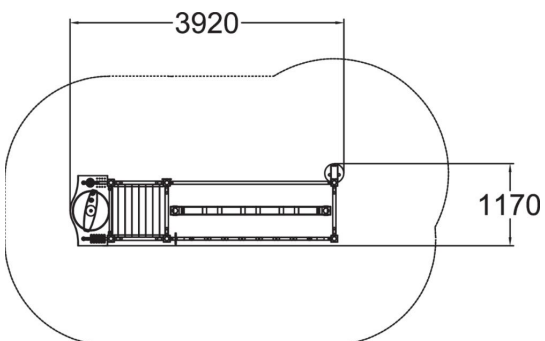

Balancing equipment with coordination training

| | |
|-------------------------------|-----------------------------------|
| User age | 3 |
| Number of users | 14 |
| Product length, mm | 3920 |
| Product width, mm | 1170 |
| Product height, mm | 2280 |
| Impact area, m ² | 18 |
| Falling space, m ² | 31.9 |
| Height required, mm | 2070 |
| Max. free fall height, mm | 300 |
| Safety info | EN 16630, EN 1176-1 TÜV |
| Installation time (for 1), H | 7 |
| Foundation options | Deep mounting Surface mounting |