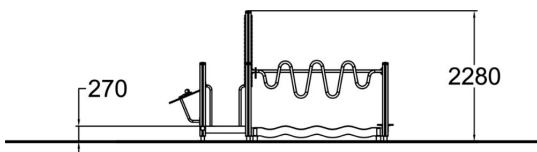

Balancing equipment with coordination training

| | |
|-------------------------------|-----------------------------------|
| User age | 3 |
| Number of users | 14 |
| Product length, mm | 3920 |
| Product width, mm | 1170 |
| Product height, mm | 2280 |
| Impact area, m ² | 18 |
| Falling space, m ² | 31.9 |
| Height required, mm | 2070 |
| Max. free fall height, mm | 300 |
| Safety info | EN 16630, EN 1176-1 TÜV |
| Installation time (for 1), H | 7 |
| Foundation options | Deep mounting Surface mounting |