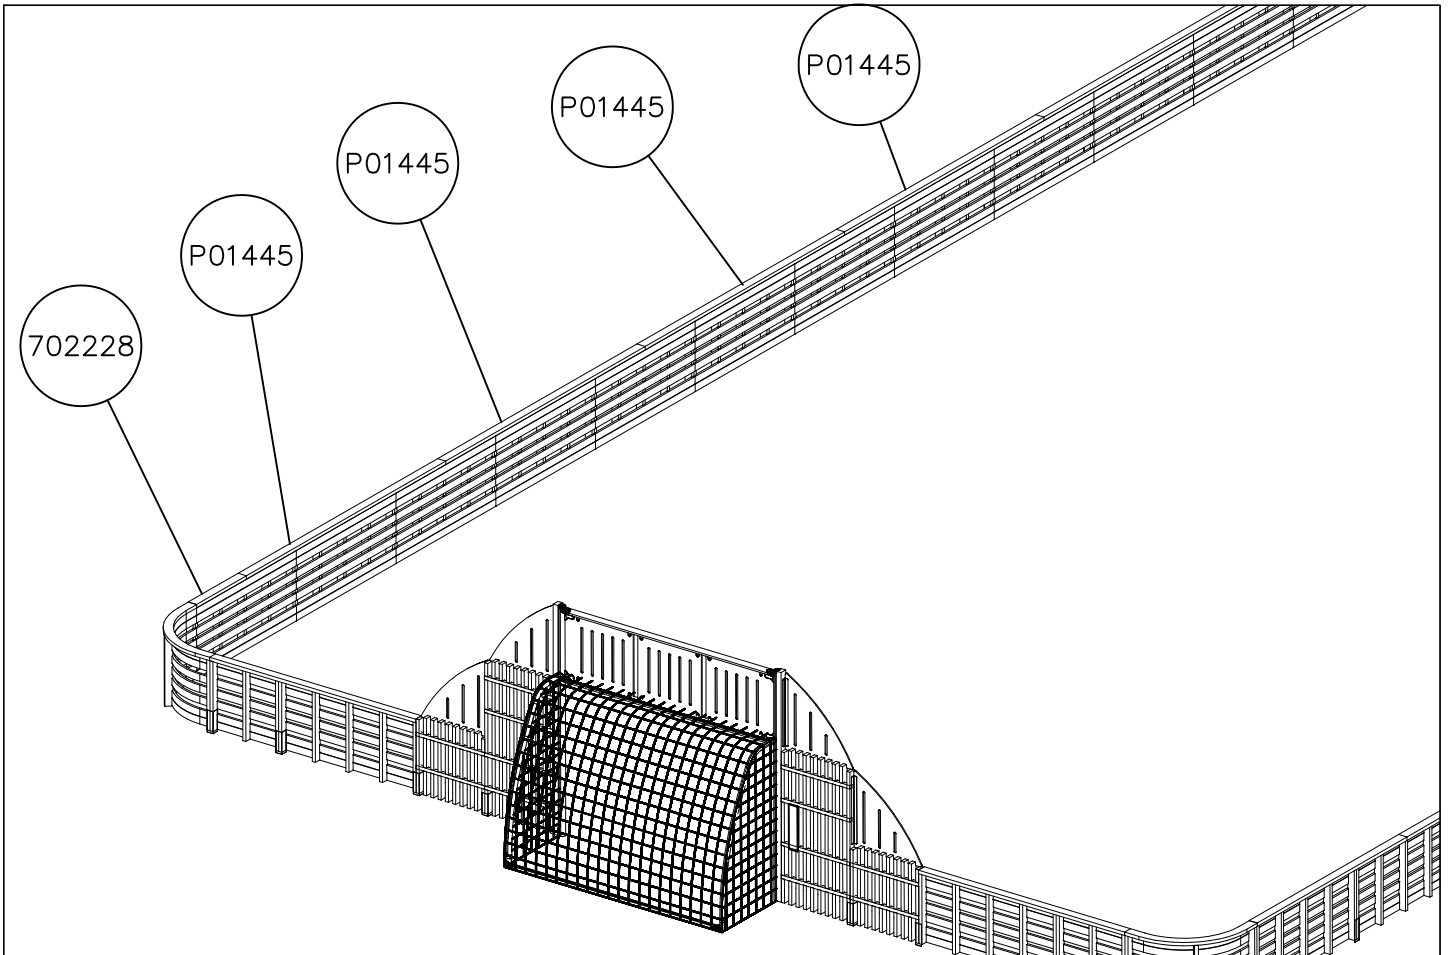

OUTER EDGE OF THE WALL'S VERTICAL BAR.

1:125

1:200

DET 1

DET 2

DET 3

RECOMMENDED LOCATIONS FOR OPTIONS AND ACCESSORIES !  
SUOSITELLUT PAIKAT OPTIOILLE JA LISÄOSILLE !

# WHEN INSTALLING

(Already installed arena, remove next parts)  
(New arena, extra parts are included,  
instead of basic parts)

When installing goal P05159  
remove wall 702021 (1x)

When installing gate 708391 remove wall  
702021(2x) and install gate and wall 702019  
(1x)