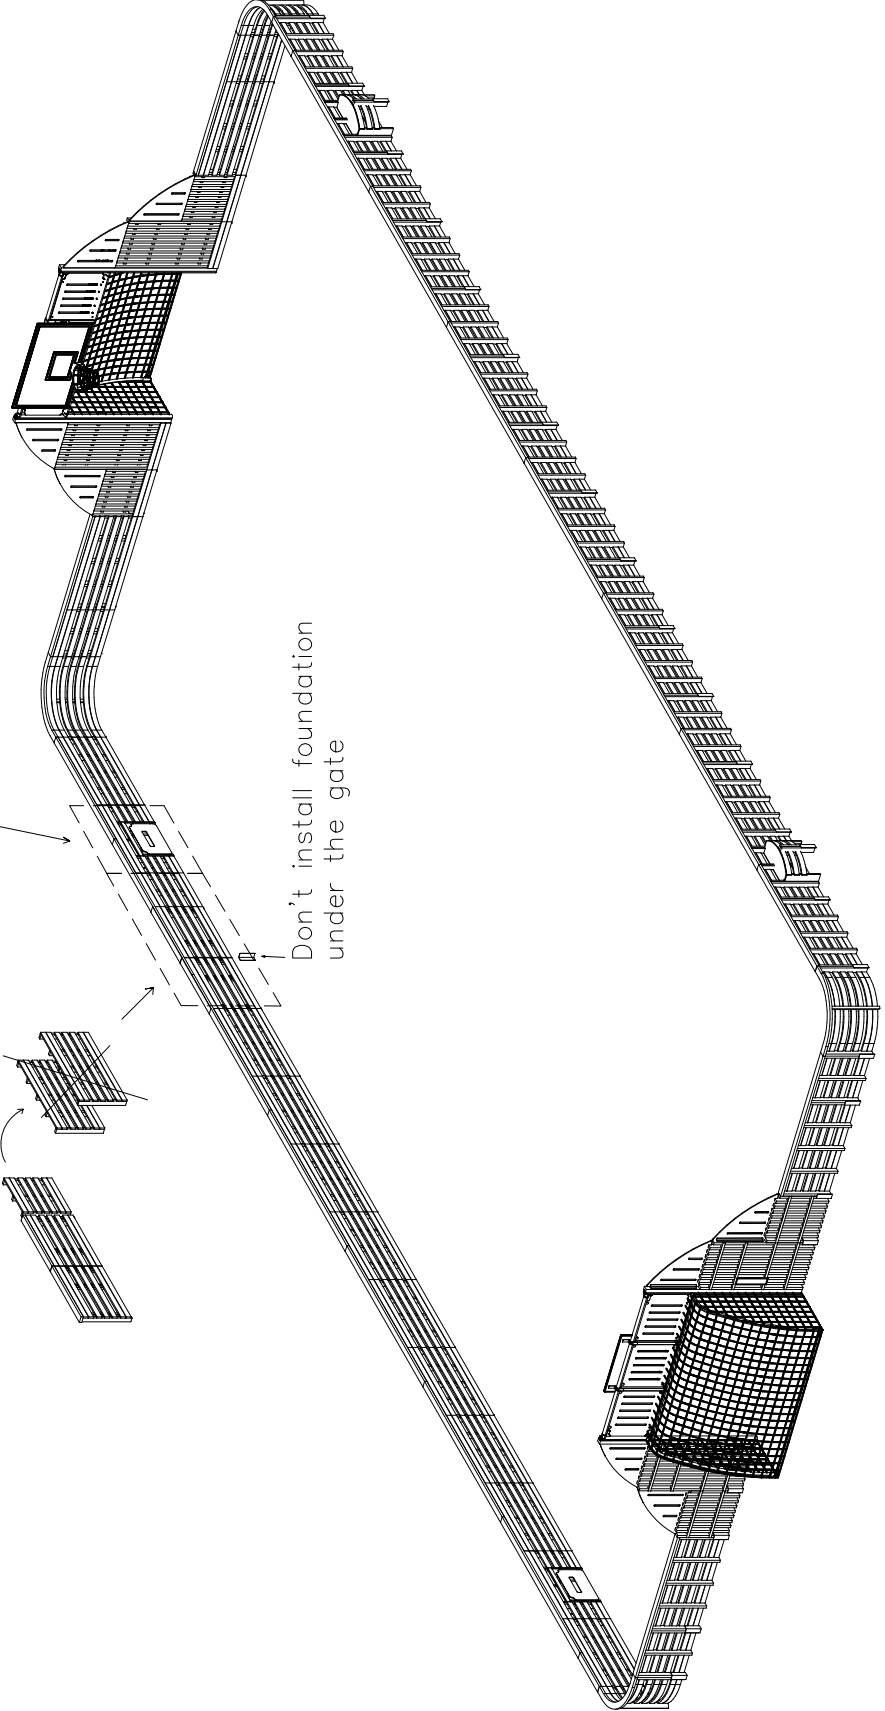

WHEN INSTALLING

(Already installed arena, remove next parts)
(New arena, extra parts are included,
instead of basic parts)

When installing goal P05159
remove wall 702021 (1x)

When installing gate 708391 remove wall
702021(2x) and install gate and wall 702019
(1x)

Don't install foundation
under the gate