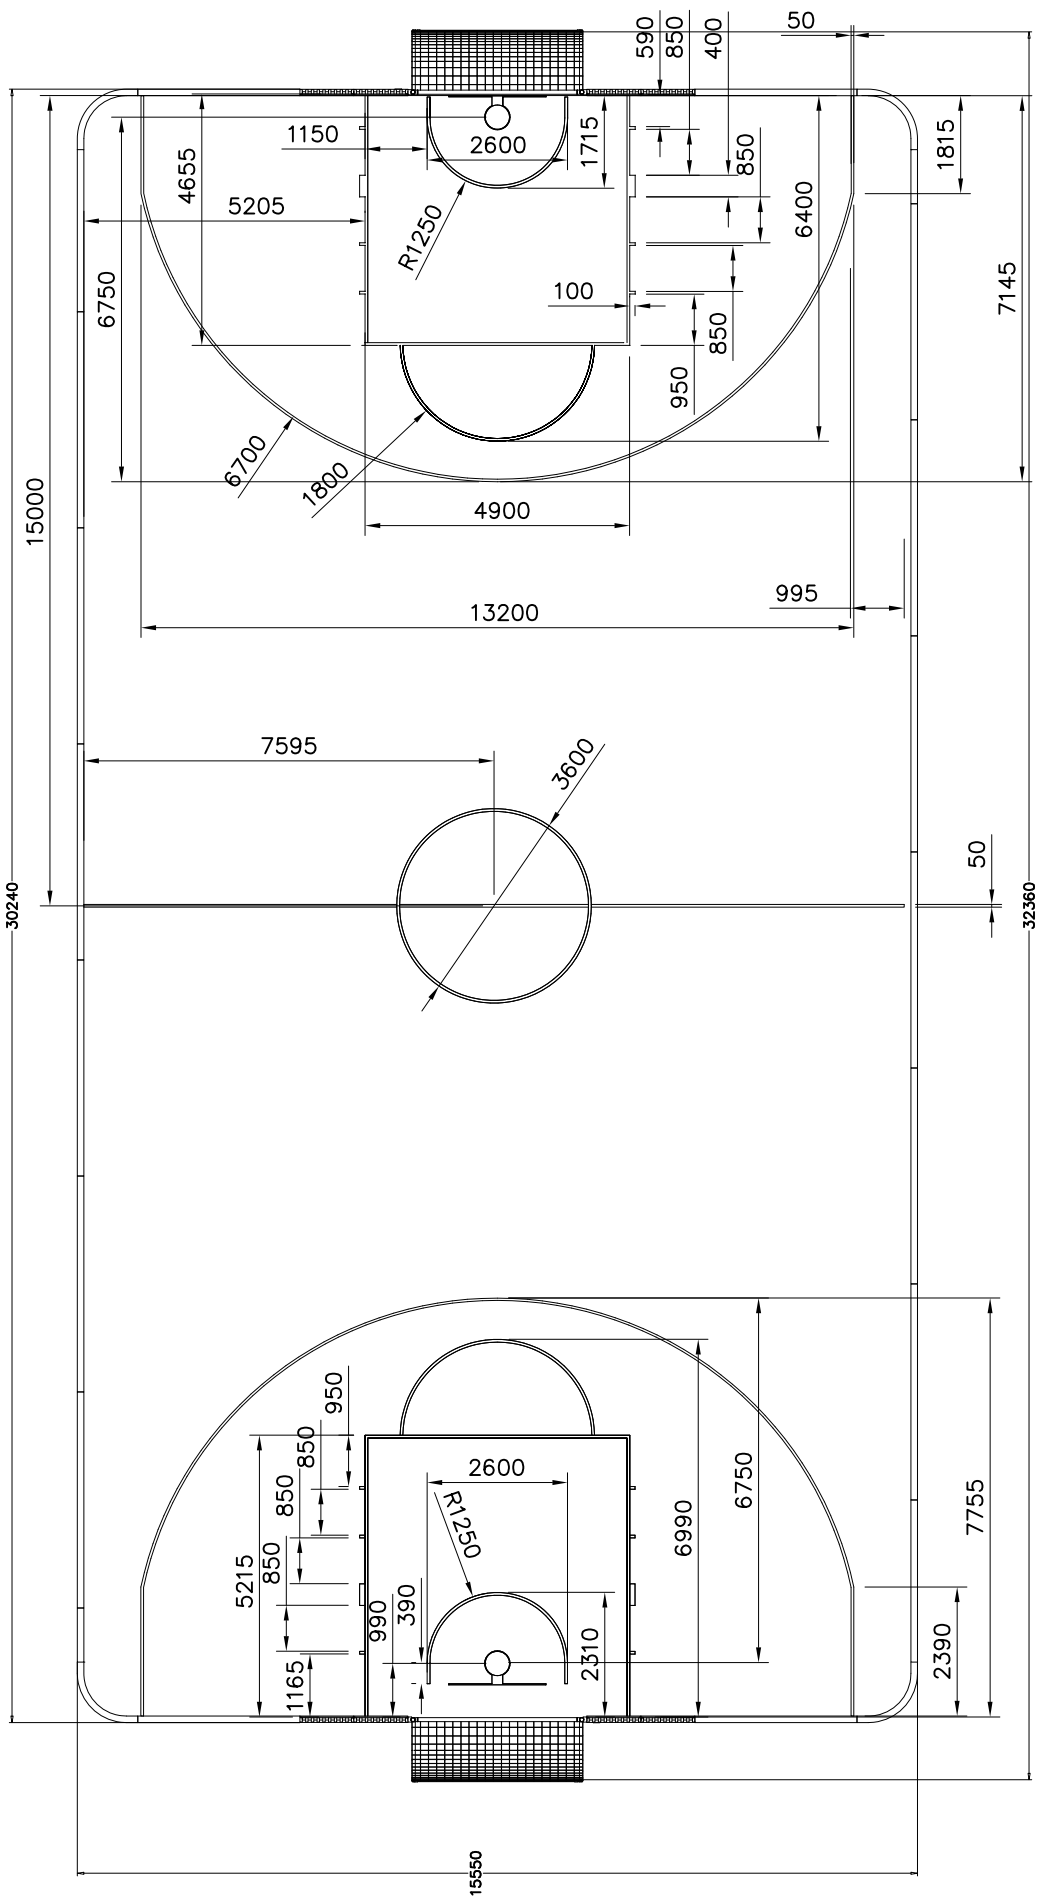

SCALE  
 1:140

Pelimerkinnot on  
 sovellettu ja  
 suhteutettu.  
 Boundary lines  
 are applicated.

Rajaviivat:  
 133.5 jm + hukka% (5%)  
 = ~140.2 jm

**LAPPSET, 080843M**

**BASKETBALL**

When using basketball  
 rack 708139