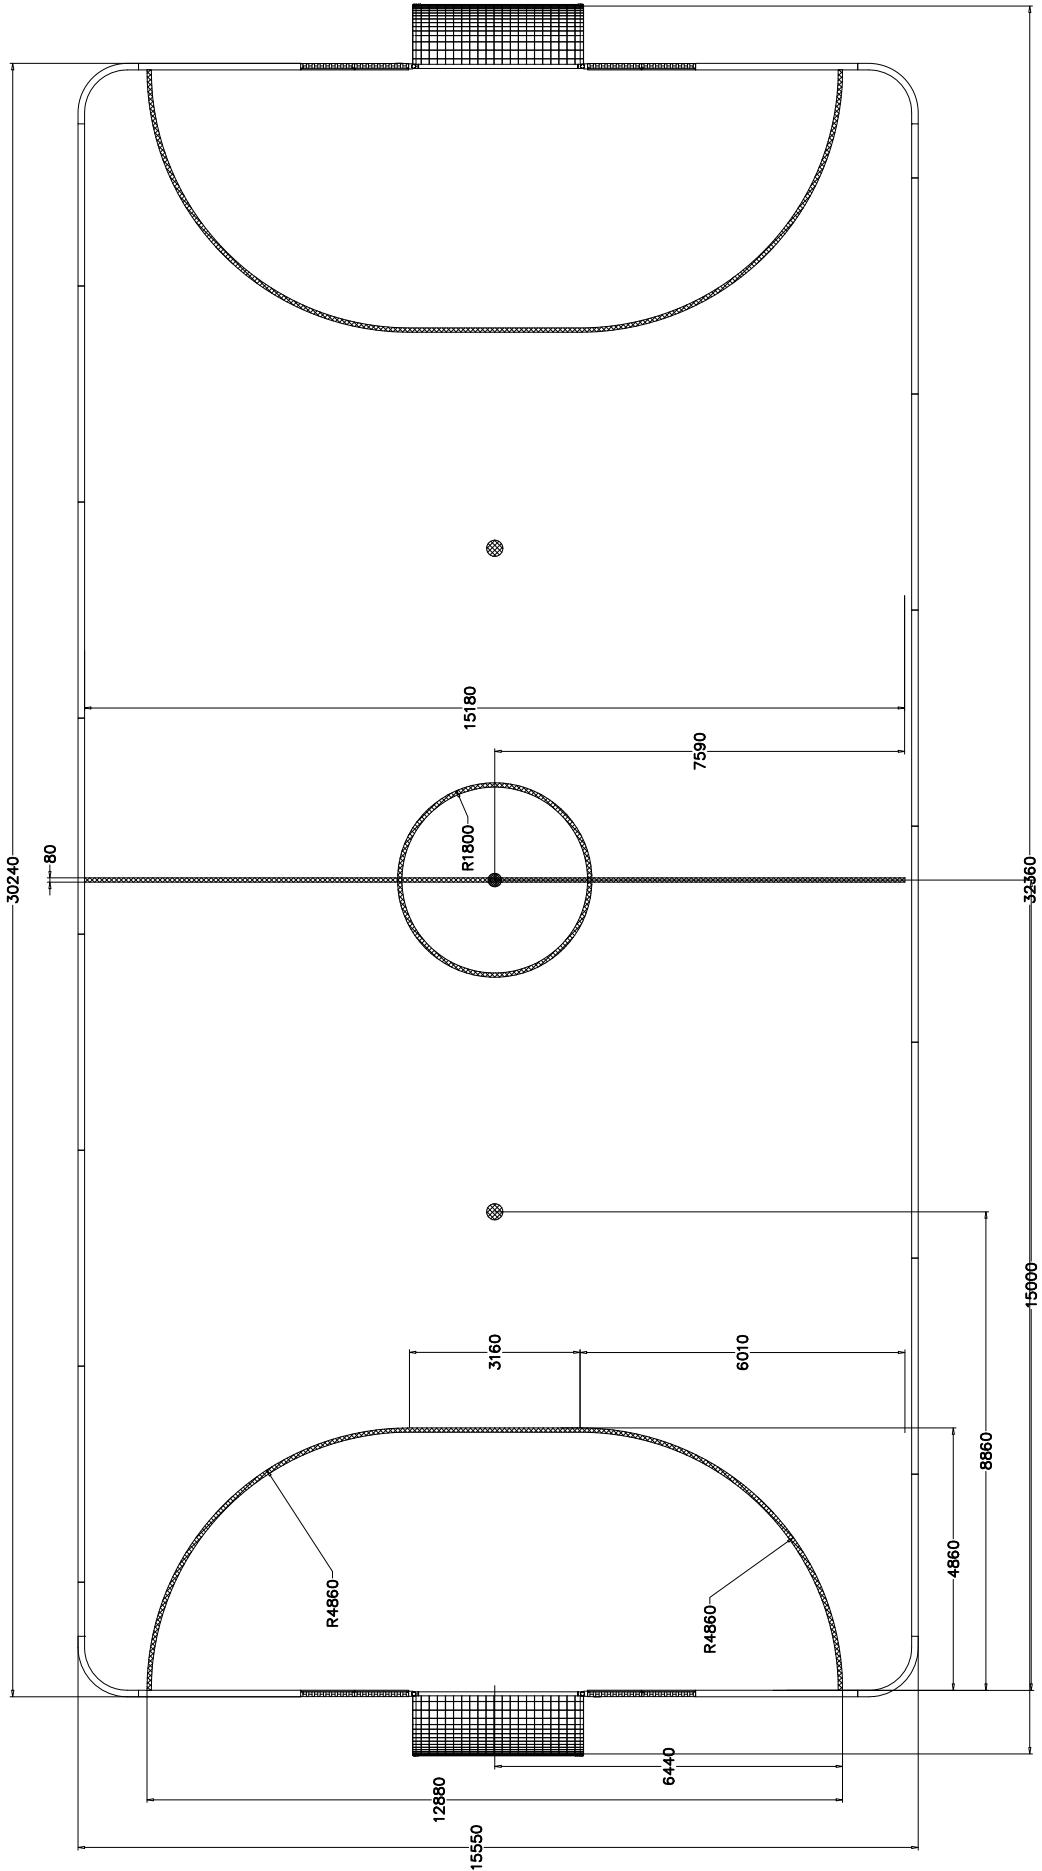

Don't install foundation  
under the gate

SCALE  
1:140

Pelimerkinnt on  
Sovellettu ja  
suhteutettu.  
Boundary lines  
are applied.

Rajaviivat:  
63.5 jm + hukka% (5%)  
= ~67 jm.

**LAPPSET**, 080843M

FUTSAL