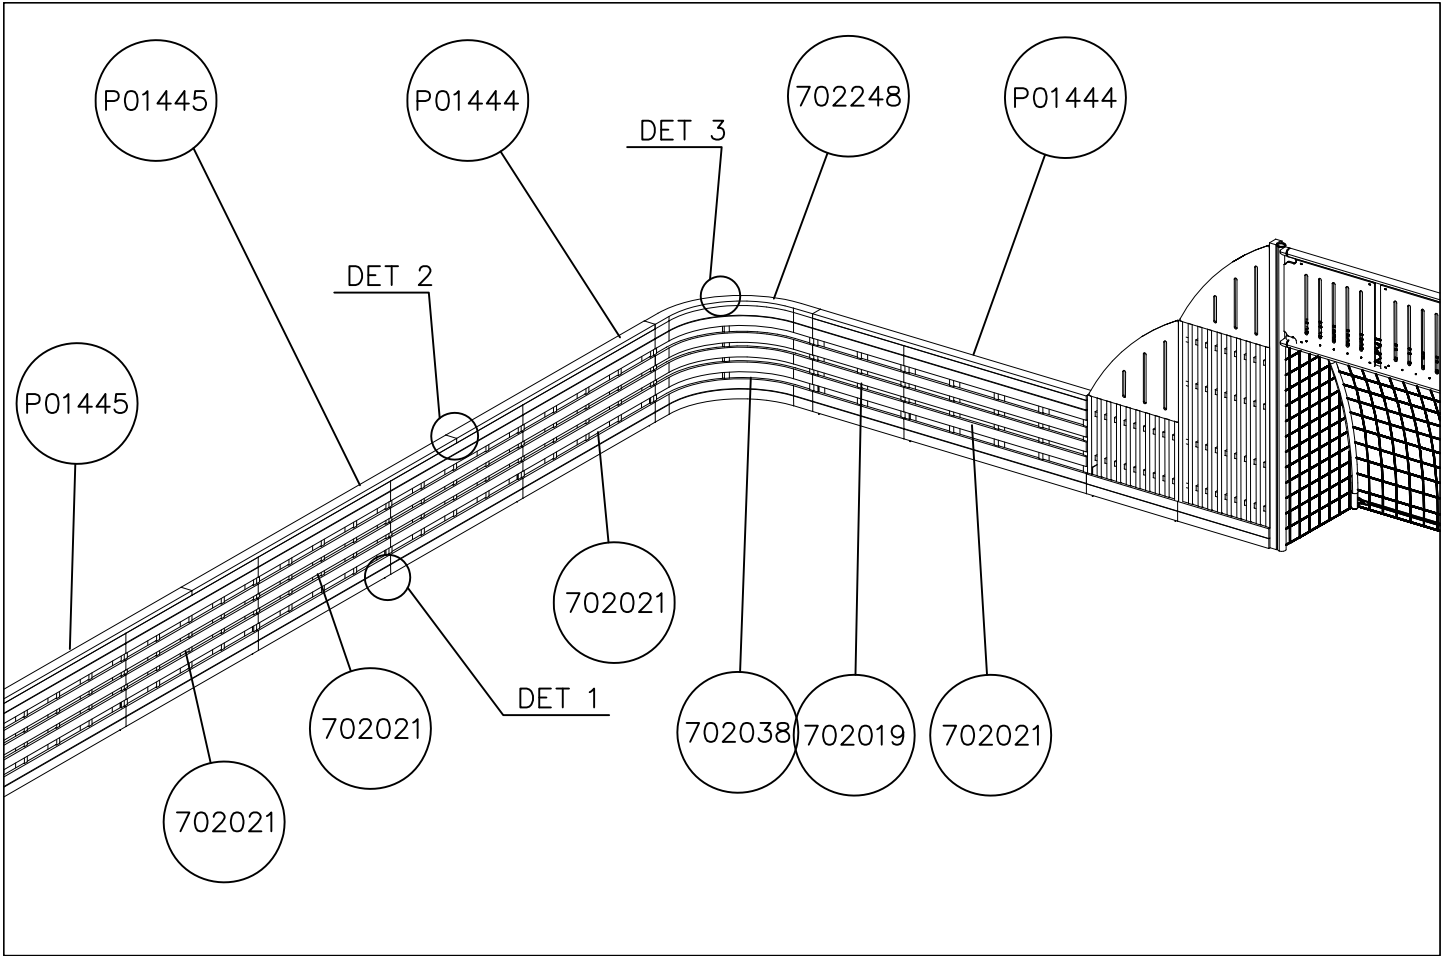

OUTER EDGE OF THE WALL'S VERTICAL BAR.

1:125

1:200

DET 1

DET 2

DET 3

RECOMMENDED LOCATIONS FOR OPTIONS AND ACCESSORIES !  
SUOSITELLUT PAIKAT OPTIOILLE JA LISÄOSILLE !

# WHEN INSTALLING

(Already installed arena, remove next parts)  
(New arena, extra parts are included,  
instead of basic parts)

When installing goal P05159  
remove wall 702021 (1x)

When installing gate 708391 remove wall  
702021(2x) and install gate and wall 702019  
(1x)