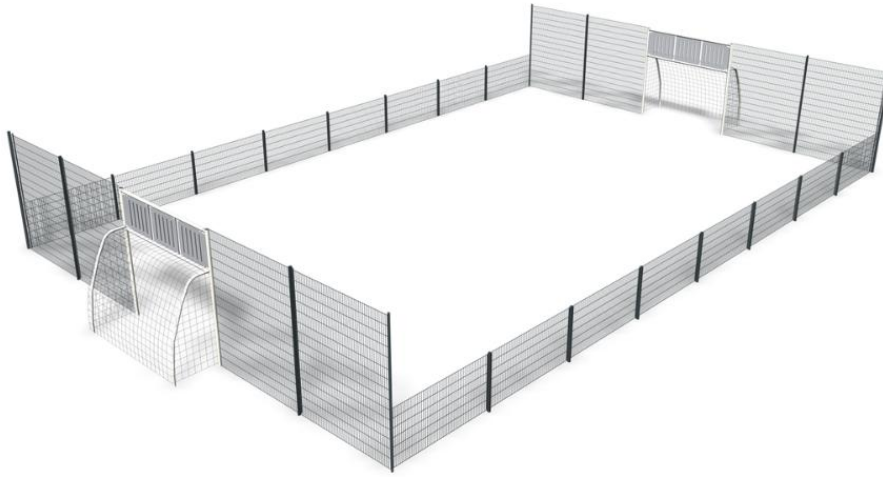

METAL ARENA

Metal Arenas side- and end walls and also goals frames are made out of steel. Elements above the goal are HPL. Net in goal is out of nylon. Metal Arena fits to bigger sport areas, as school yards. Entrance to Arena is possible through goal and by lifting/removing net, it is possible to drive on to the field with maintenance machines.

Product length, mm	22400
Product width, mm	13120
Product height, mm	3130
Foundation options	deep_mounting