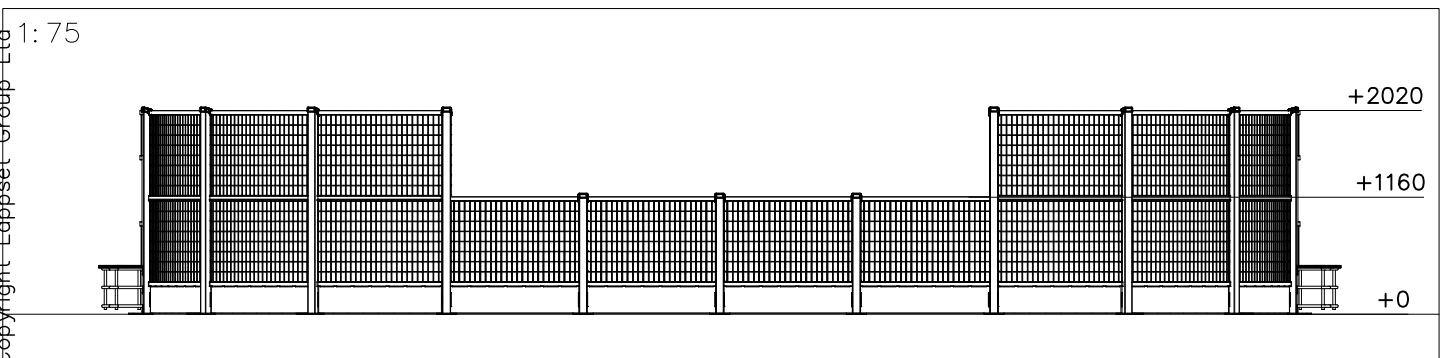

- 1) Install and glue the artificial grass (see the Saltex installation instructions)
- 2) Build Panna 080905 on the artificial grass (Panna 080905 assembling instructions)

If the product is not installed on one large concrete platform, Option 1.

DET 1

M8 × 25

DET 2

902468

Note:
Cut to size and
glue to place.
Huom:
Leikkaa sopivaksi
ja liimaa
paikoilleen.

DET 3

DET 4

DET 5