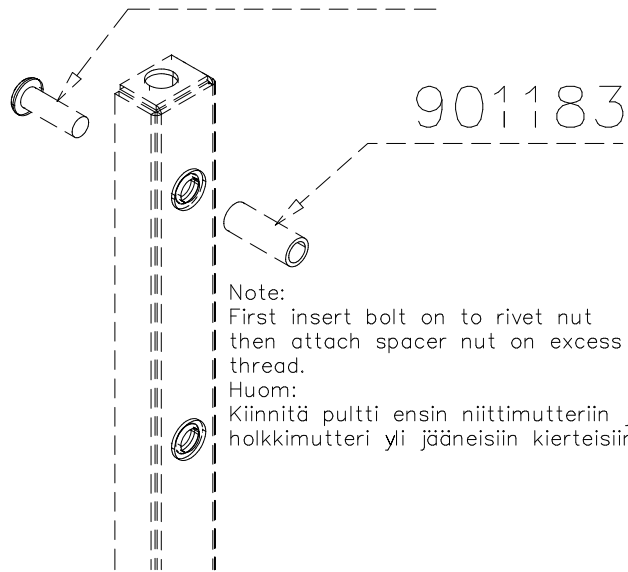

- 1) Install and glue the artificial grass (see the Saltex installation instructions)
- 2) Build Panna 080905 on the artificial grass (Panna 080905 assembling instructions)

If the product is not installed on one large concrete platform, Option 1.

DET 1

M8 × 25

DET 2

902468

Note:
Cut to size and
glue to place.
Huom:
Leikkaa sopivaksi
ja liimaa
paikoilleen.

DET 3

DET 4

DET 5