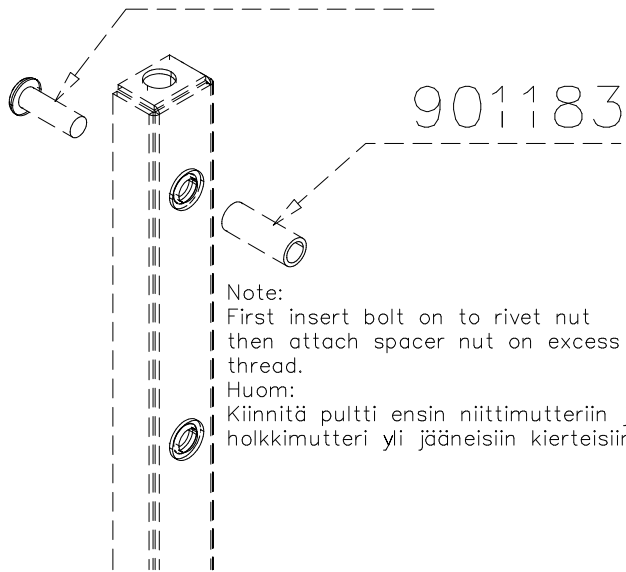

- 1) Install and glue the artificial grass (see the Saltex installation instructions)
- 2) Build Panna 080905 on the artificial grass (Panna 080905 assembling instructions)

If the product is not installed on one large concrete platform, Option 1.

DET 1

M8 × 25

DET 2

902468

Note:
Cut to size and
glue to place.
Huom:
Leikkaa sopivaksi
ja liimaa
paikoilleen.

DET 3

DET 4

DET 5