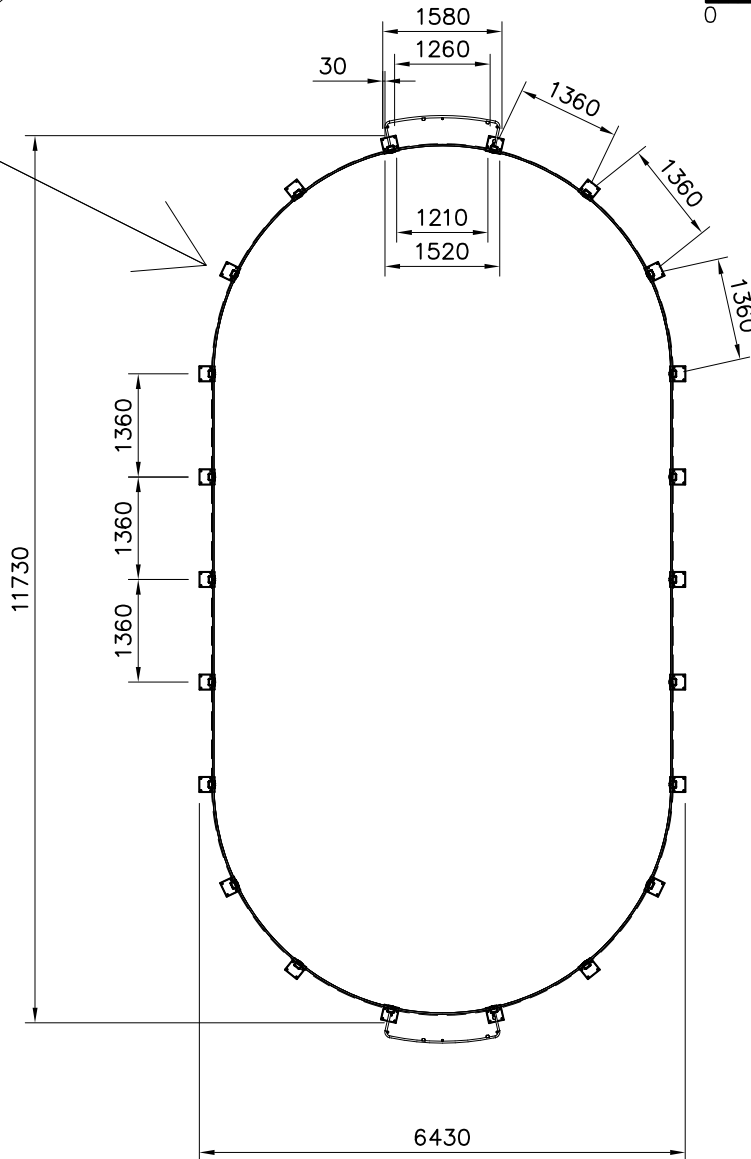

910749	PCS	910750	PCS	910748	PCS	904986	PCS	904975	PCS	904974	PCS
	2		2		12		16		2		2
											
LEFT		RIGHT						LEFT		RIGHT	
904973	PCS	906370	PCS	904672	PCS	904680	PCS	910753	PCS	904958	PCS
	8		12		12		4		6		6
											
904957	PCS	906364	PCS	904686	PCS	906400	PCS	906399	PCS		PCS
	6		8		2		2		2		
											
				GOAL		LEFT		RIGHT			
	PCS		PCS		PCS		PCS		PCS		PCS

DET 1

M8 × 25

DET 2

902468

Note:
Cut to size and
glue to place.
Huom:
Leikkaa sopivaksi
ja liimaa
paikoilleen.

DET 3

DET 4

DET 5

REF: 080905

DATE: 23.5.2017

080905

906398	PCS	704229	PCS	705228	PCS		PCS		PCS		PCS
	1		2		1						
		20x530x1562									
	PCS		PCS		PCS		PCS		PCS		PCS

906398 =

904980	PCS	904982	PCS	904978	PCS	904986	PCS	904975	PCS	904974	PCS
	2		2		12		16		2		2
LEFT		RIGHT						LEFT		RIGHT	
904973	PCS	906370	PCS	904672	PCS	904680	PCS	904953	PCS	904958	PCS
	8		12		12		4		6		6
904957	PCS	906364	PCS	904686	PCS	906400	PCS	906399	PCS		PCS
	6		8		2		2		2		
				GOAL		LEFT		RIGHT			
	PCS		PCS		PCS		PCS		PCS		PCS