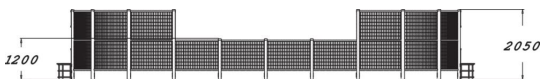

Panna Knock Out game from Suriname, has been an inspiration to Panna Arenas. Product is rounded, small Arena, with simple design and cause of that, it suits from parks to urban environments. Arena is designed not for only one game. It suits also perfectly as all different ball games field. Only imagination is the limit. There are two goals and rounding steel cage, in product. Panna Arena is 6190 mm wide, the length is 12320 mm and the walls are 2050 mm high on the ends of the arena. There can be 4-8 players at once on field, what is one reason why it fits to school environment. Cause of the smaller size, Panna fits perfectly to the areas, where there are troubles to create larger sport fields. Foundation options for the Panna arenas are deep and surface.

Product length, mm	12320
Product width, mm	6190
Product height, mm	2050
Foundation options	deep_mounting surface_mounting
Colour of walls and HPL	