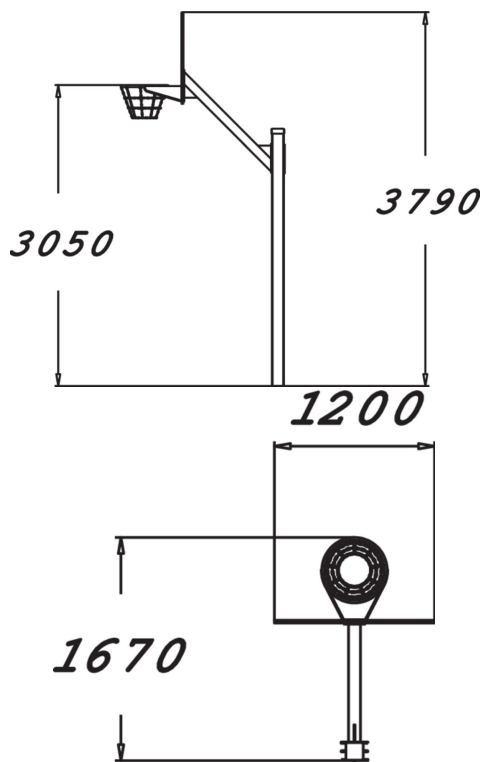

BASKET BALL STAND 1

Product length, mm	1670
Product width, mm	1200
Product height, mm	3790
Foundation options	Deep mounting
Metal colour	