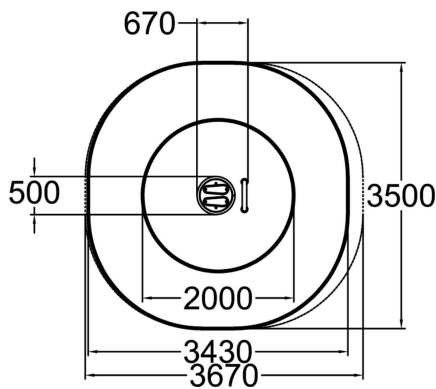

In Core twister the user stands on a round platform, which moves sideways and a bar to hold on to. Core twister is 305 mm high and the standing platform is 136 mm high. Core twister is perfect for core training improving the strength of core muscles and mobility. Core twister can be installed on loose fill material also.

Number of users	1
Product length, mm	670
Product width, mm	500
Product height, mm	1300
Falling space, m <sup>2</sup>	10.9
Height required, mm	2330
Max. free fall height, mm	130
Safety info	EN 16630, EN 1176-1 TÜV
Foundation options	surface_mounting