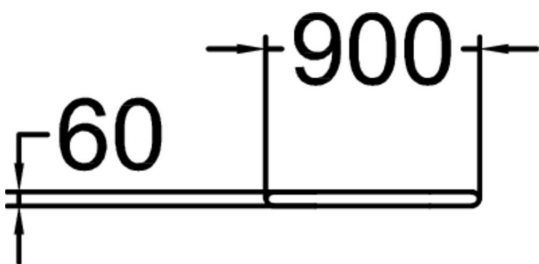

Signpost with a curved design for use in Gym Parks, providing training programmes for beginners.

Product length, mm	900
Product width, mm	60
Product height, mm	1600
Foundation options	surface_mounting