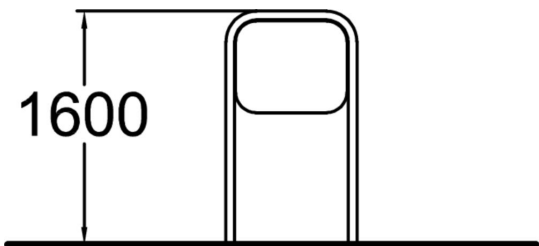

Signpost with a curved design for use in Gym Parks, providing training programmes for beginners.

Product length, mm	900
Product width, mm	60
Product height, mm	1600
Foundation options	surface_mounting