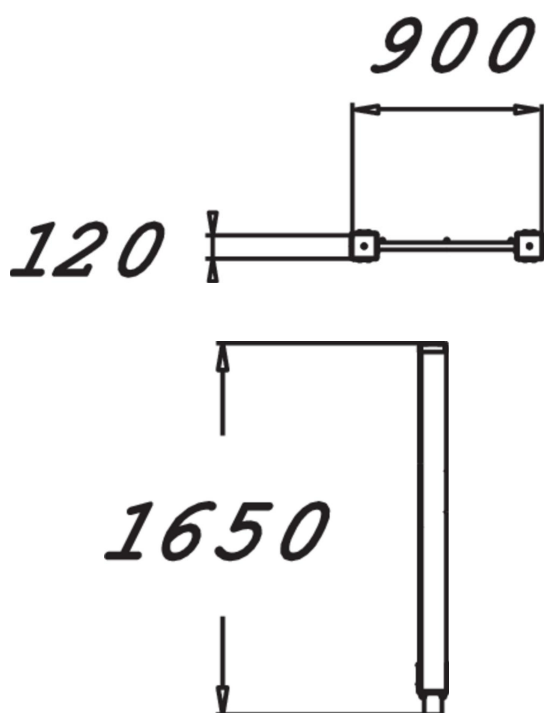

1,650 mm high instruction panel belonging to the Fitness family of products, with ideas for how to begin exercising. The instructions are given in pictures. The sign includes QR codes that link directly to demonstration videos on our YouTube channel.

Product length, mm	120
Product width, mm	890
Product height, mm	1650
Foundation options	Deep mounting Surface mounting