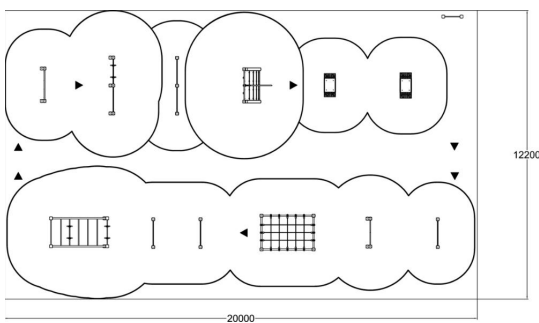

# FITNESS TRACK M

Tracks are designed especially for high school yard environment, but suits also to other surroundings. M-size track includes: 081290M SIGN, 081200M BOX S, 081201M BOX M, 081250M JUMPER, 081282M LADDERS, 081235M ROPE WALL, 081245M FLYING RINGS, 081280M LEOPARD CRAWL, 081236M OBSTACLE WALL, 081230M MONKEY BARS, 081225M PUSH-UP

Product length, mm	20000
Product width, mm	12200
Product height, mm	2985
Impact area, m <sup>2</sup>	145.7
Height required, mm	4460
Max. free fall height, mm	2960
Safety info	EN 1176-1, EN 16630
Foundation options	deep_mounting surface_mounting