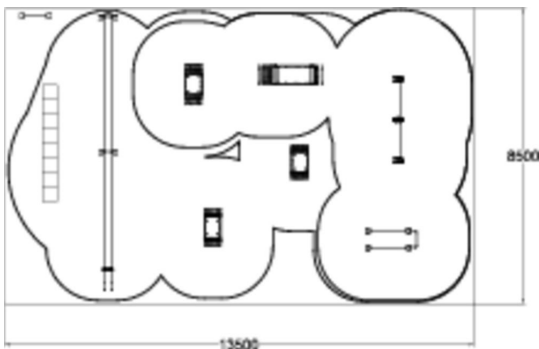

# FITNESS PARK S

S-sized park offers basics for functional training. In this park there aren't any free weight products. Park includes: 081255M Battling ropes, 081220M Dip bar, 081265M Pull-up, 081200M, 081201M and 081202M Boxes S - L, 081210M Back 'n Abs, 081290M Info sign

Foundation options

Deep mounting, Surface mounting