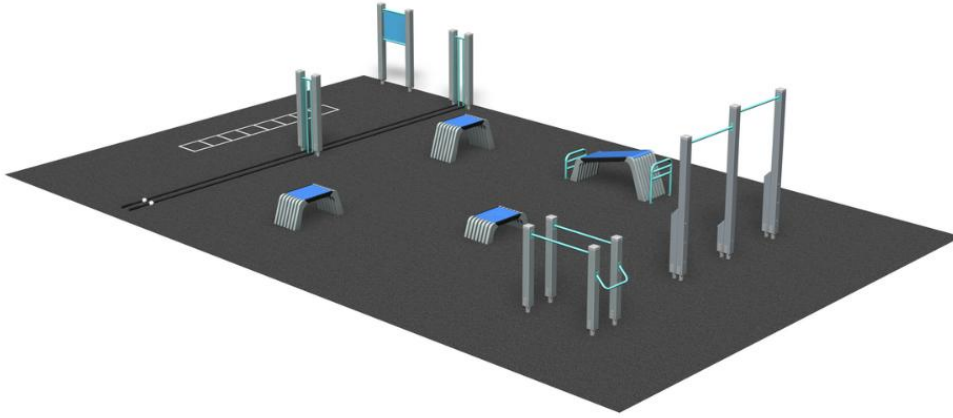

# FITNESS PARK S

S-sized park offers basics for functional training. In this park there aren't any free weight products. Park includes: 081255M Battling ropes, 081220M Dip bar, 081265M Pull-up, 081200M, 081201M and 081202M Boxes S - L, 081210M Back 'n Abs, 081290M Info sign

Foundation options

Deep mounting, Surface mounting