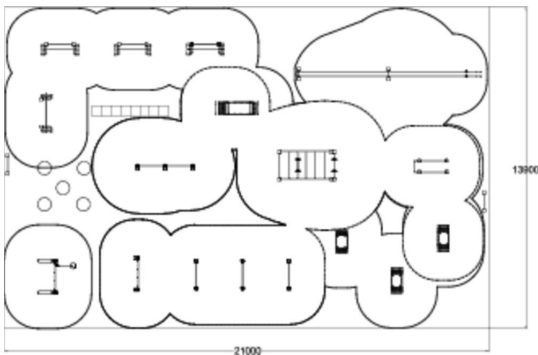

FITNESS PARK M

M-size Fitness Park offers wide-range and challenging functional training movements. Park includes: 081290M SIGN x 2; 081200M BOX S; 081201M BOX M; 081202M BOX L; 081255M BATTLING ROPES; 081210M BACK;N ABS; 081220M DIP BAR; 081265M PULL-UP; 081205M BARBELL S; 081206M BARBELL M; 081207M BARBELL L; 081275M DEAD LIFT; 081230M MONKEY BARS; 081236M OBSTACLE WALL; 081240M MEDICINE BALL THROW; 081250M JUMPER

Product length, mm	21000
Product width, mm	13900
Product height, mm	4125
Impact area, m ²	124.4
Height required, mm	4460
Max. free fall height, mm	2620
Foundation options	Deep mounting Surface mounting