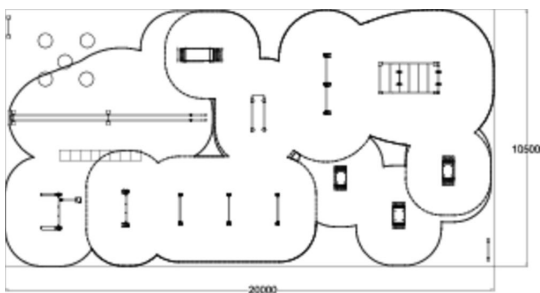

FITNESS PARK M

M-size Fitness Park offers wide-range and challenging functional training movements without free weight products. Park includes: 081290M SIGN x 2, 081200M BOX S, 081201M BOX M, 081202M BOX L, 081255M BATTLING ROPES, 081210M BACK'N ABS, 081220M DIP BAR, 081265M PULL-UP, 081230M MONKEY BARS, 081236M OBSTACLE WALL, 081240M MEDICINE BALL THROW, 081250M JUMPER.

Product length, mm	20000
Product width, mm	10500
Foundation options	Deep mounting Surface mounting