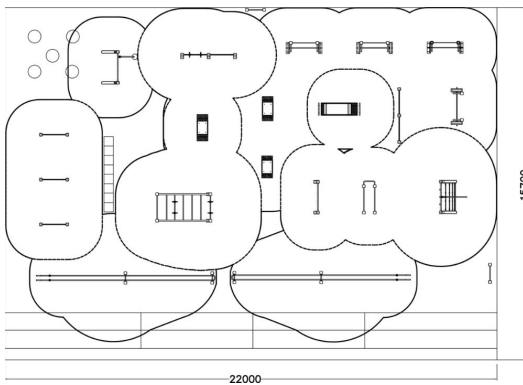

L-size Fitness Park includes all elements for functional training movements.

Product length, mm	22000
Product width, mm	15700
Product height, mm	4125
Impact area, m <sup>2</sup>	145.5
Height required, mm	4460
Max. free fall height, mm	2960
Foundation options	Deep mounting Surface mounting