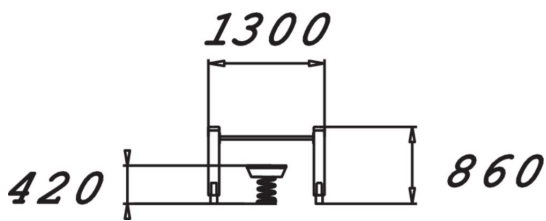

Rocking bench placed in front of a bar for holding on to, intended for seniors. The bench height is 450 mm, and the bar is at 750 mm. Balancing on the unstable bench improves body control and balance, with a particular focus on the deep muscles. This is also a fun way of improving one's posture.

Product length, mm	1300
Product width, mm	610
Product height, mm	855
Max. free fall height, mm	420
Safety info	EN 16630, EN 1176-1 TÜV
Installation time (for 1), H	4
Foundation options	Deep mounting Surface mounting