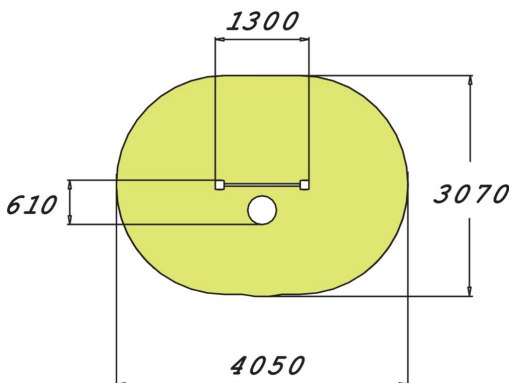

Rocking bench placed in front of a bar for holding on to, intended for seniors. The bench height is 450 mm, and the bar is at 750 mm. Balancing on the unstable bench improves body control and balance, with a particular focus on the deep muscles. This is also a fun way of improving one's posture.

Product length, mm	1300
Product width, mm	610
Product height, mm	855
Max. free fall height, mm	420
Safety info	EN 16630, EN 1176-1 TÜV
Installation time (for 1), H	4
Foundation options	Deep mounting Surface mounting