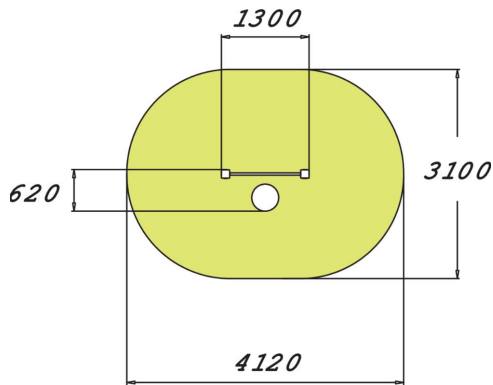

BALANCE SPRING

Rocking platform placed in front of a bar for holding on to, intended for seniors. The platform height is 320 mm, and the bar is at 1,550 mm. Balancing on the platform improves body control and balance, with a particular focus on the deep muscles. This is also a fun way of improving one's posture. Slippery surfaces are equipped with a rubber granule mat whose non-slip qualities improve the product's usability.

Product length, mm	1300
Product width, mm	620
Product height, mm	1655
Max. free fall height, mm	320
Safety info	EN 16630, EN 1176-1 TÜV
Installation time (for 1), H	4
Foundation options	Deep mounting Surface mounting