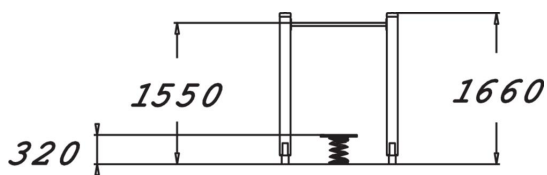

BALANCE SPRING

Rocking platform placed in front of a bar for holding on to, intended for seniors. The platform height is 320 mm, and the bar is at 1,550 mm. Balancing on the platform improves body control and balance, with a particular focus on the deep muscles. This is also a fun way of improving one's posture. Slippery surfaces are equipped with a rubber granule mat whose non-slip qualities improve the product's usability.

Product length, mm	1300
Product width, mm	620
Product height, mm	1655
Max. free fall height, mm	320
Safety info	EN 16630, EN 1176-1 TÜV
Installation time (for 1), H	4
Foundation options	Deep mounting Surface mounting