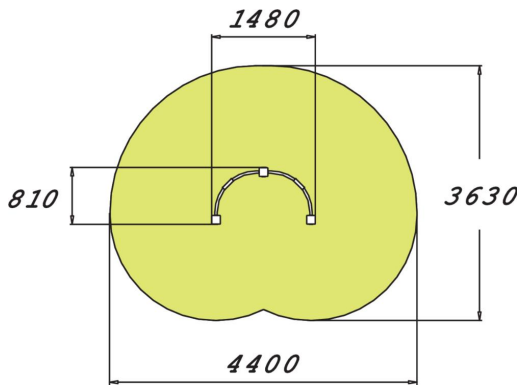

# SHOULDER ARCHES

Fitness equipment intended for seniors, consisting of three upright posts and four curved metal bars, each holding a movable ball. The total height is 1,305 mm. The idea is to move the balls along the bar. The curved motion can be used to rotate the shoulders and open the chest. Highly effective stretching device when used from the outside. Provides exercise for the chest, elbows and shoulders.

Product length, mm	1480
Product width, mm	810
Product height, mm	1305
Safety info	EN 16630, EN 1176-1 TÜV
Installation time (for 1), H	4
Foundation options	Deep mounting Surface mounting