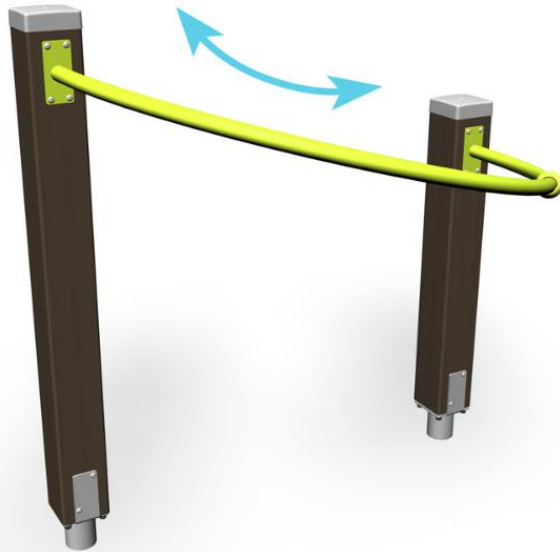

SHOULDER ARCHES RIGHT

Fitness equipment intended for seniors, consisting of two upright posts and a curved metal bar holding a movable ball. The total height is 1,305 mm. The idea is to move the ball along the bar. The curved motion can be used to rotate the shoulders and open the chest. Highly effective stretching device when used from the outside. Provides exercise for the chest, elbows and shoulders.

Product length, mm	1240
Product width, mm	770
Product height, mm	1305
Safety info	EN 16630, EN 1176-1 TÜV
Installation time (for 1), H	3
Foundation options	Deep mounting Surface mounting