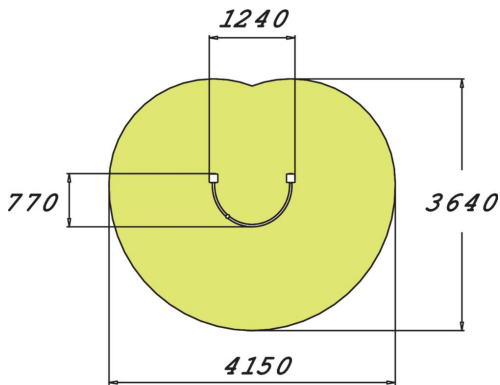

SHOULDER ARCHES RIGHT

Fitness equipment intended for seniors, consisting of two upright posts and a curved metal bar holding a movable ball. The total height is 1,305 mm. The idea is to move the ball along the bar. The curved motion can be used to rotate the shoulders and open the chest. Highly effective stretching device when used from the outside. Provides exercise for the chest, elbows and shoulders.

Product length, mm	1240
Product width, mm	770
Product height, mm	1305
Safety info	EN 16630, EN 1176-1 TÜV
Installation time (for 1), H	3
Foundation options	Deep mounting Surface mounting