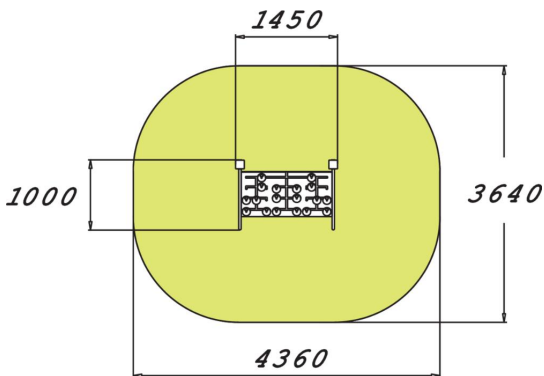

Product length, mm	1450
Product width, mm	1000
Product height, mm	1005
Impact area, m ²	14.5
Height required, mm	2675
Max. free fall height, mm	875
Safety info	EN 16630, EN 1176-1 TÜV
Installation time (for 1), H	4
Foundation options	Deep mounting Surface mounting