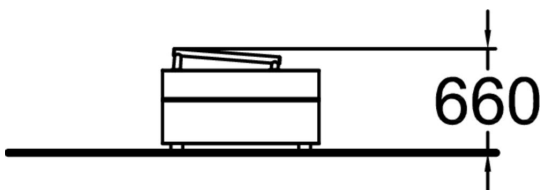

The irregular shape of Dex Box provides a large variety of functions and makes it part of the unique and unified look of Dash Parkour product line. Along with other Dex equipment the Dex Box offers very intuitive ways to do landings, take offs and foot placement drills. The rail on top is good for balancing and even for small cat leaps for kids.

Product length, mm	1000
Product width, mm	720
Product height, mm	660
Falling space, m ²	13
Height required, mm	2760
Max. free fall height, mm	660
Safety info	EN 16899
Foundation options	<input type="checkbox"/> deep_mounting <input checked="" type="checkbox"/> surface_mounting
Wood	<input checked="" type="checkbox"/>
Metal	<input type="checkbox"/>