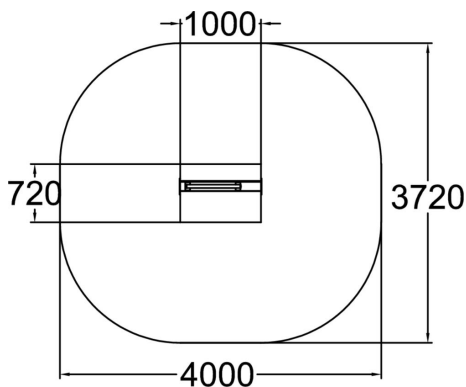

The irregular shape of Dex Box provides a large variety of functions and makes it part of the unique and unified look of Dash Parkour product line. Along with other Dex equipment the Dex Box offers very intuitive ways to do landings, take offs and foot placement drills. The rail on top is good for balancing and even for small cat leaps for kids.

Product length, mm	1000
Product width, mm	720
Product height, mm	660
Falling space, m ²	13
Height required, mm	2760
Max. free fall height, mm	660
Safety info	EN 16899
Foundation options	<input type="checkbox"/> deep_mounting <input checked="" type="checkbox"/> surface_mounting
Wood	<input checked="" type="checkbox"/>
Metal	<input type="checkbox"/>