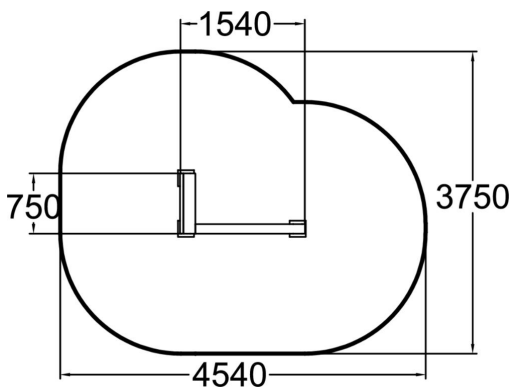

Vault M is made for vaulting first of all. The inclined L-shape provides directional versatility and invites to continue movement. With the wall height of 650mm the Vault M suits best for kids and youth. Vault products have other functions as well such as take offs and landing, especially when combined with other products.

Product length, mm	1540
Product width, mm	750
Product height, mm	650
Falling space, m <sup>2</sup>	13.8
Height required, mm	2750
Max. free fall height, mm	650
Safety info	EN 16899 TÜV
Installation time (for 1), H	0.75
Foundation options	deep_mounting surface_mounting
Wood	
Metal	