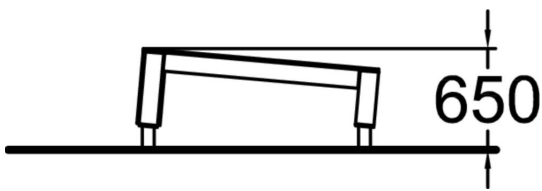

Vault M is made for vaulting first of all. The inclined L-shape provides directional versatility and invites to continue movement. With the wall height of 650mm the Vault M suits best for kids and youth. Vault products have other functions as well such as take offs and landing, especially when combined with other products.

Product length, mm	1540
Product width, mm	750
Product height, mm	650
Falling space, m <sup>2</sup>	13.8
Height required, mm	2750
Max. free fall height, mm	650
Safety info	EN 16899 TÜV
Installation time (for 1), H	0.75
Foundation options	deep_mounting surface_mounting
Wood	
Metal	