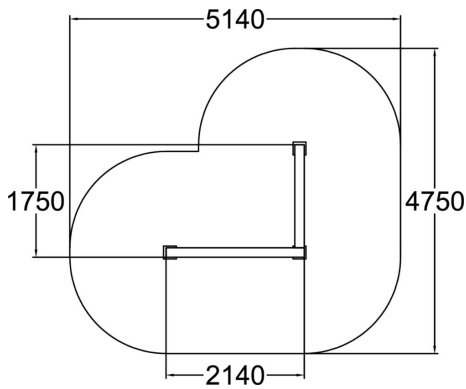

Vault L is made for vaulting first of all. The L-shape provides directional versatility and invites to continue movement. With the wall height of 920mm the Vault L suits best for youth and adults. Vault products have other functions as well such as balancing, take offs and landing and wall techniques, especially when combined with other products. The product always comes with mural and inner wall colouring with creative shapes. Graphics give the creative look which is characteristic to the whole Dash Parkour series.

Product length, mm	2140
Product width, mm	1750
Product height, mm	920
Falling space, m <sup>2</sup>	18.8
Height required, mm	3020
Max. free fall height, mm	920
Safety info	EN 16899 TÜV
Foundation options	deep_mounting surface_mounting
Wood	<input checked="" type="checkbox"/>
Metal	<input type="checkbox"/>