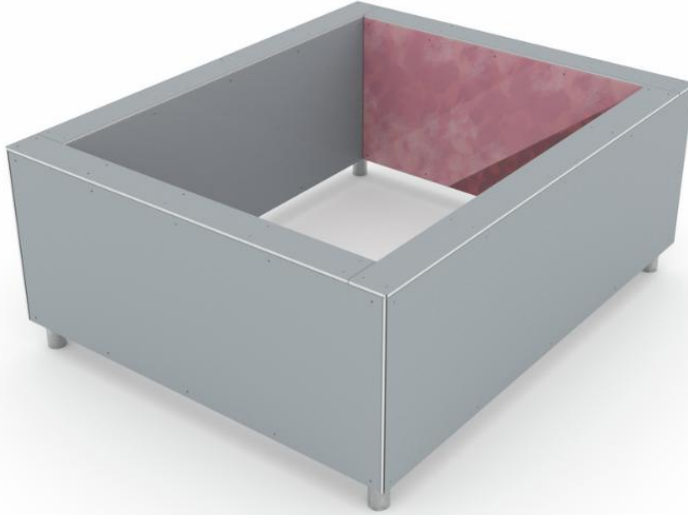

Vault Square

Little brother of Vault Square U is a perfect friend to go out vaulting with. Combine vaults, precision jumps, balancing. Four walls in one product provide endless chances for continuing movement especially when combined with other Dash Parkour products. It also offers intuitive loop for balancing drills and games. Inner walls always have coloured graphic elements. Colours are derived from other elements in the layout.

Product length, mm	2170
Product width, mm	1770
Product height, mm	920
Falling space, m ²	22.7
Height required, mm	3020
Max. free fall height, mm	920
Safety info	EN 16899
Wood	
Metal colour	