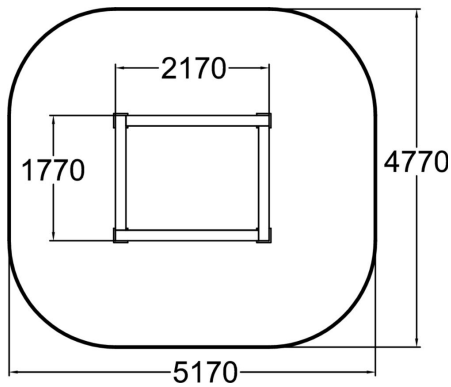

Vault Square

Little brother of Vault Square U is a perfect friend to go out vaulting with. Combine vaults, precision jumps, balancing. Four walls in one product provide endless chances for continuing movement especially when combined with other Dash Parkour products. It also offers intuitive loop for balancing drills and games. Inner walls always have coloured graphic elements. Colours are derived from other elements in the layout.

Product length, mm	2170
Product width, mm	1770
Product height, mm	920
Falling space, m ²	22.7
Height required, mm	3020
Max. free fall height, mm	920
Safety info	EN 16899
Wood	
Metal colour	