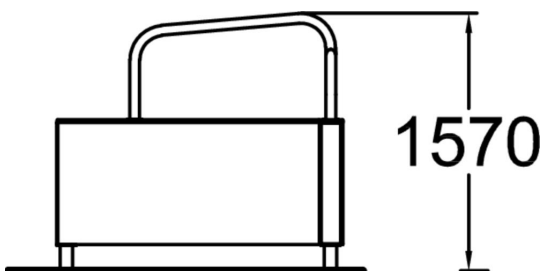

Vault LU is made for vaulting and underbars. The L-shape provides directional versatility and invites to continue movement. The wall height is perfect for vaulting for youth and adults. Vault products have other functions as well such as balancing, take offs and landing and wall techniques, especially when combined with other products. The product always comes with mural and inner wall colouring with creative shapes. Graphics give the creative look which is characteristic to the whole Dash Parkour series.

Product length, mm	1750
Product width, mm	2140
Product height, mm	1570
Falling space, m <sup>2</sup>	18.8
Height required, mm	3670
Max. free fall height, mm	1570
Safety info	EN 16899 TÜV
Foundation options	deep_mounting surface_mounting
Wood	<input checked="" type="checkbox"/>
Metal	<input type="checkbox"/>