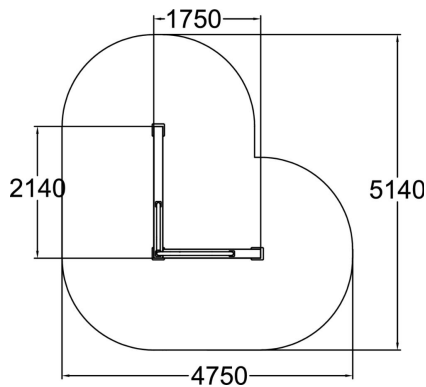

Vault LU is made for vaulting and underbars. The L-shape provides directional versatility and invites to continue movement. The wall height is perfect for vaulting for youth and adults. Vault products have other functions as well such as balancing, take offs and landing and wall techniques, especially when combined with other products. The product always comes with mural and inner wall colouring with creative shapes. Graphics give the creative look which is characteristic to the whole Dash Parkour series.

Product length, mm	1750
Product width, mm	2140
Product height, mm	1570
Falling space, m <sup>2</sup>	18.8
Height required, mm	3670
Max. free fall height, mm	1570
Safety info	EN 16899 TÜV
Foundation options	deep_mounting surface_mounting
Wood	<input checked="" type="checkbox"/>
Metal	<input type="checkbox"/>