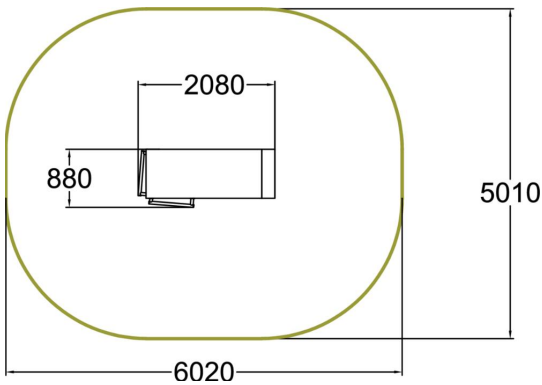

The highest Base structure has walls high enough for proper wall runs and other wall techniques for youth and adults. There are multiple rail elements that offer several options for hand placement, swinging, hanging and climbing. The slanted design offers variety to training and makes the equipment inviting and inspirational along with the graphic elements. The surfacing on the back wall ensure perfect friction for wall techniques. The mural and inner wall coloring with creative shapes give it the creative look which is characteristic to the whole Dash Parkour series.

Product length, mm	2080
Product width, mm	880
Product height, mm	2450
Impact area, m ²	26.3
Falling space, m ²	26.3
Height required, mm	4550
Max. free fall height, mm	2450
Safety info	EN 16899
Foundation options	deep_mounting surface_mounting
Wood	<input type="checkbox"/>
Metal	<input type="checkbox"/>