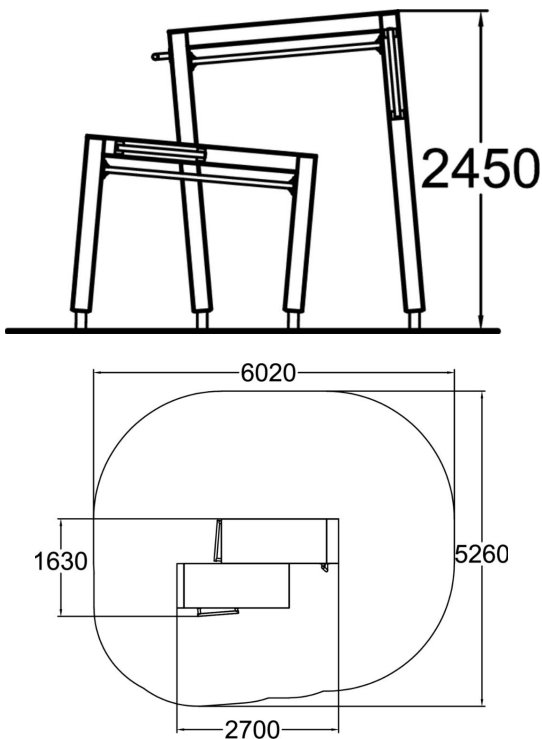

Base Double M

This combination of two Bases offers a large variety of wall techniques thanks to different wall heights and different angles between obstacles. Besides wall techniques Base Double M suits for swinging and hanging movements, underbars and climbing. The mural / inner wall colouring with creative shapes give it the creative look which is characteristic to the whole Dash Parkour series.

Product length, mm	2700
Product width, mm	1630
Product height, mm	2450
Falling space, m ²	27.6
Height required, mm	4550
Max. free fall height, mm	2450
Safety info	EN 16899 TÜV
Foundation options	deep_mounting surface_mounting
Wood	<input checked="" type="checkbox"/>
Metal	<input type="checkbox"/>