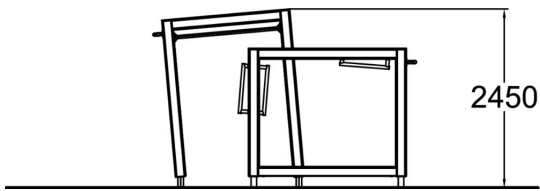

Base Double L

Base double L is the most versatile of the Base Doubles. There are both inclined and vertical surfaces for increased variety for wall techniques. The height combined with well placed bars enable many swinging and hanging movements, climbing and variety of landings on the walls. The floor of the lower frame is also good for creative landings and foot placement drills. The creative shapes along with mural and inner wall colouring give it the unique look which is characteristic to the whole Dash Parkour series.

Product length, mm	3620
Product width, mm	1630
Product height, mm	2450
Falling space, m <sup>2</sup>	32.7
Height required, mm	4550
Max. free fall height, mm	2450
Safety info	EN 16899 TÜV
Foundation options	deep_mounting surface_mounting
Wood	<input checked="" type="checkbox"/>
Metal	<input type="checkbox"/>