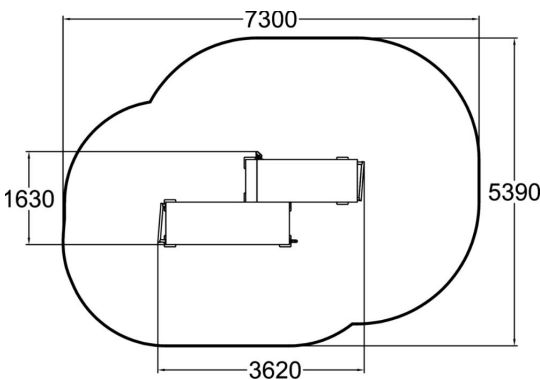

Base Double L

Base double L is the most versatile of the Base Doubles. There are both inclined and vertical surfaces for increased variety for wall techniques. The height combined with well placed bars enable many swinging and hanging movements, climbing and variety of landings on the walls. The floor of the lower frame is also good for creative landings and foot placement drills. The creative shapes along with mural and inner wall colouring give it the unique look which is characteristic to the whole Dash Parkour series.

Product length, mm	3620
Product width, mm	1630
Product height, mm	2450
Falling space, m <sup>2</sup>	32.7
Height required, mm	4550
Max. free fall height, mm	2450
Safety info	EN 16899 TÜV
Foundation options	deep_mounting surface_mounting
Wood	<input checked="" type="checkbox"/>
Metal	<input type="checkbox"/>