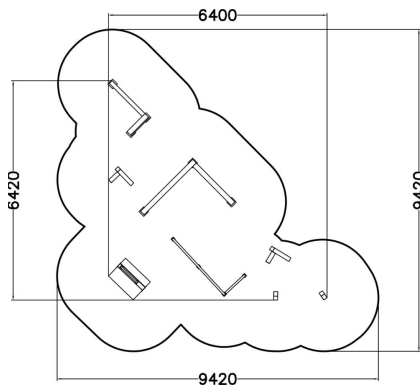

MODULE 3 includes the following products: 2x Dex Step (081700M), 2x Dex Landing (081701M), Dex box (081702M), Vault S (081720M), Vault L (081722M), Rail Corner High (081712M). This module's core functions are vaulting, balancing and foot placement and underbars. The placing of the elements generate numerous movement combinations. Combining it with other modules that offer other functions you can make it even more versatile.

User age	6-99
Product length, mm	6400
Product width, mm	6420
Product height, mm	950
Falling space, m <sup>2</sup>	56.1
Height required, mm	3150
Max. free fall height, mm	950
Foundation options	deep_mounting surface_mounting
Wood	<input checked="" type="checkbox"/>
Metal	<input type="checkbox"/>