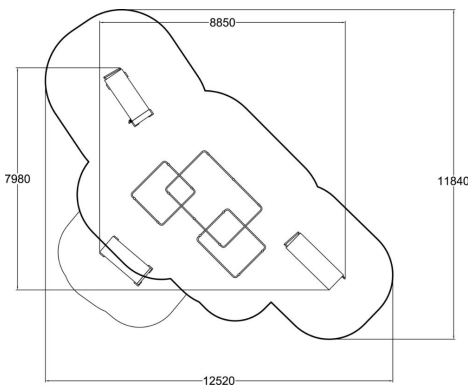

MODULE 8: HANGING & WALL RUN

MODULE 8 includes the following products: Base Frame (081733M), Base S (081730M), Base L (081732M), Cage M (081751M). This module's core functions are hanging, swinging, underbars wall techniques, leaps and vaults. The placing of the elements generate numerous movement combinations. Combining it with other modules that contain other functions you can make it even more versatile.

User age	10-99
Product length, mm	7980
Product width, mm	8810
Product height, mm	2450
Falling space, m ²	91.3
Max. free fall height, mm	2450
Foundation options	deep_mounting surface_mounting
Wood	
Metal	