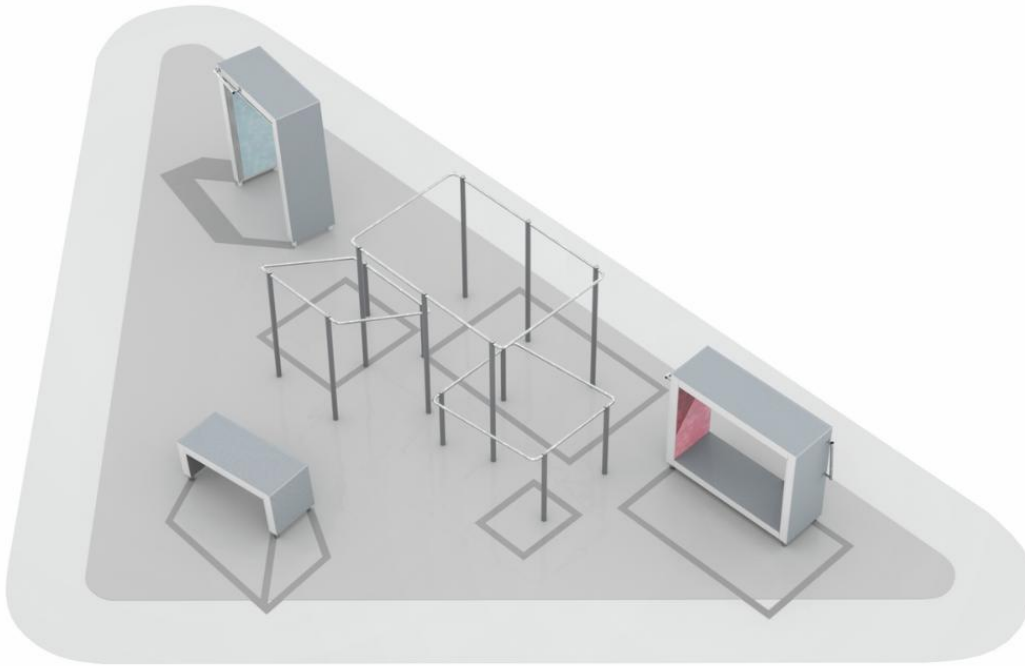

MODULE 8: HANGING & WALL RUN

MODULE 8 includes the following products: Base Frame (081733M), Base S (081730M), Base L (081732M), Cage M (081751M). This module's core functions are hanging, swinging, underbars wall techniques, leaps and vaults. The placing of the elements generate numerous movement combinations. Combining it with other modules that contain other functions you can make it even more versatile.

User age	10-99
Product length, mm	7980
Product width, mm	8810
Product height, mm	2450
Falling space, m ²	91.3
Max. free fall height, mm	2450
Foundation options	deep_mounting surface_mounting
Wood	
Metal	