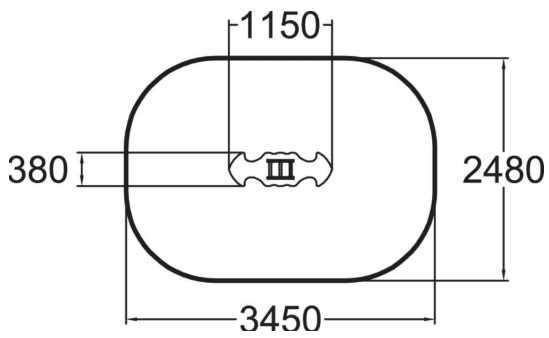

LADYBIRD FOR 2

Ladybird is a seesaw for two kids. Handles and seat are designed to make it easy to use the product. Includes deep mounting foundation.

User age	1+
Number of users	2
Product length, mm	1150
Product width, mm	380
Product height, mm	625
Impact area, m ²	7.7
Falling space, m ²	7.7
Height required, mm	2125
Max. free fall height, mm	600
Safety info	EN 1176-1, 6 TÜV
Installation time (for 1), H	1.5
Foundation options	Deep mounting Surface mounting
Colour of walls and HPL	