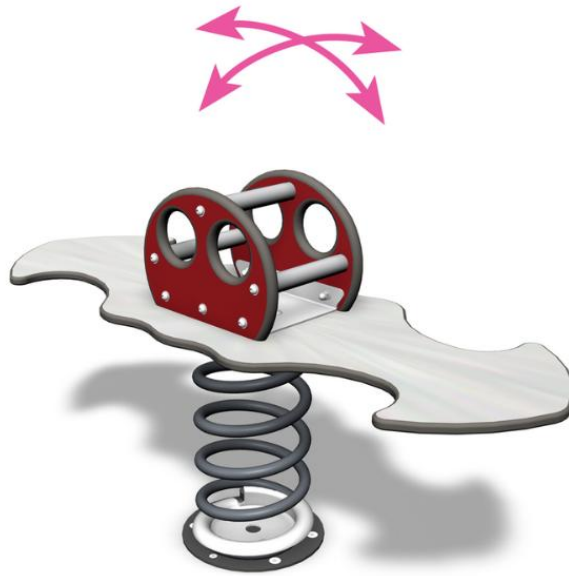

LADYBIRD FOR 2

Ladybird is a seesaw for two kids. Handles and seat are designed to make it easy to use the product. Includes deep mounting foundation.

User age	1+
Number of users	2
Product length, mm	1150
Product width, mm	380
Product height, mm	625
Impact area, m ²	7.7
Falling space, m ²	7.7
Height required, mm	2125
Max. free fall height, mm	600
Safety info	EN 1176-1, 6 TÜV
Installation time (for 1), H	1.5
Foundation options	Deep mounting Surface mounting
Colour of walls and HPL	