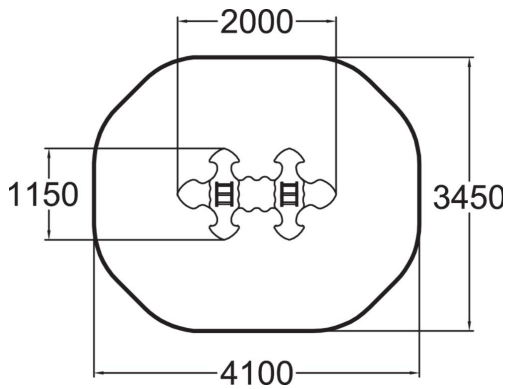

# LADYBIRD FOR 8

Ladybird is a fun seesaw suitable for eight kids. Handles and seats are designed to make playing easy and fun. Includes deep mounting foundations.

User age	1+
Number of users	8
Product length, mm	2000
Product width, mm	1150
Product height, mm	640
Impact area, m <sup>2</sup>	12.3
Falling space, m <sup>2</sup>	12.3
Height required, mm	2140
Max. free fall height, mm	600
Safety info	EN 1176-1, 6 TÜV
Installation time (for 1), H	1.5
Foundation options	Deep mounting Surface mounting
Colour of walls and HPL	