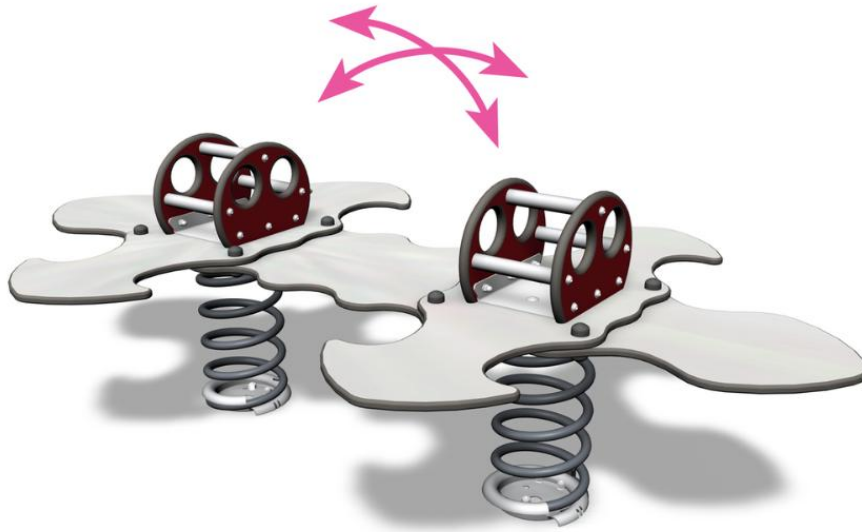

# LADYBIRD FOR 8

Ladybird is a fun seesaw suitable for eight kids. Handles and seats are designed to make playing easy and fun. Includes deep mounting foundations.

User age	1+
Number of users	8
Product length, mm	2000
Product width, mm	1150
Product height, mm	640
Impact area, m <sup>2</sup>	12.3
Falling space, m <sup>2</sup>	12.3
Height required, mm	2140
Max. free fall height, mm	600
Safety info	EN 1176-1, 6 TÜV
Installation time (for 1), H	1.5
Foundation options	Deep mounting Surface mounting
Colour of walls and HPL	