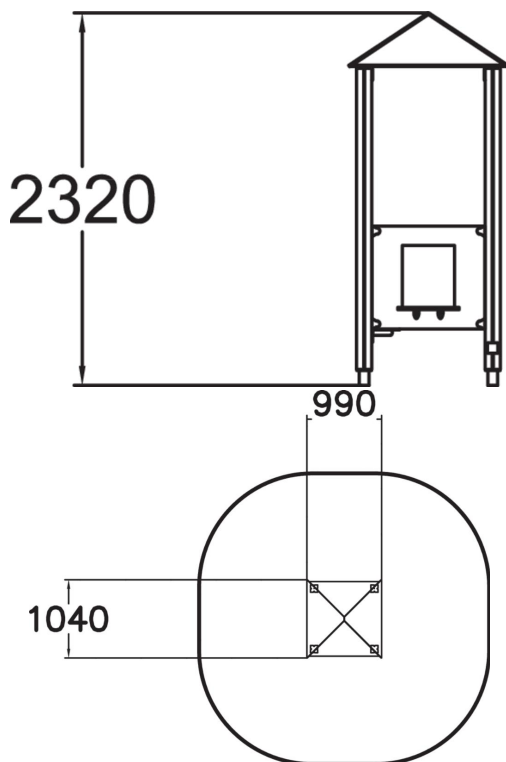

Play house stands 1870 mm tall, comprising three walls and a fun diamond roof. One of the walls has a kiosk window and the two others are play walls. It is perfect for playing house or shop. Brightly coloured, the hut will fit into a small space in order to increase opportunities for imaginative play and complement other equipment in the ABC family.

User age	1+
Number of users	6
Product length, mm	1040
Product width, mm	990
Product height, mm	2320
Height required, mm	2320
Safety info	EN 1176-1 TÜV
Installation time (for 1), H	3
Foundation options	Deep mounting Surface mounting