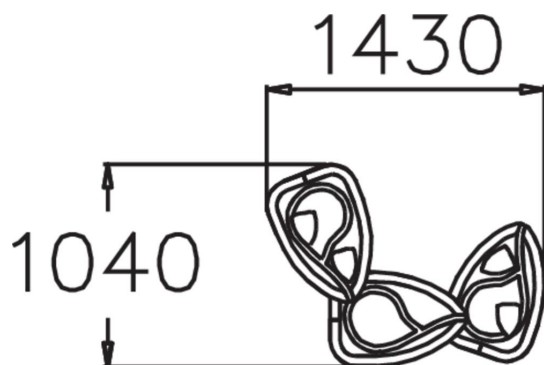

Ella is a colourful table group intended especially for water play.

User age	1+
Product length, mm	1430
Product width, mm	1040
Product height, mm	580
Height required, mm	2080
Max. free fall height, mm	580
Safety info	EN 1176-1 TÜV
Installation time (for 1), H	1
Foundation options	Deep mounting Surface mounting
Colour of walls and HPL	