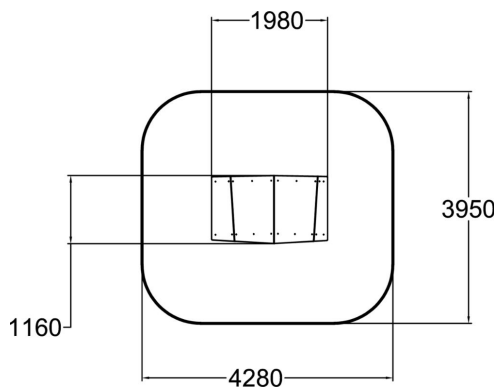

User age	1+
Number of users	8
Product length, mm	1980
Product width, mm	1160
Product height, mm	1740
Falling space, m <sup>2</sup>	16.1
Height required, mm	1800
Max. free fall height, mm	500
Installation time (for 1), H	6
Foundation options	Deep mounting Surface mounting
Wood	
Colour of walls and HPL	