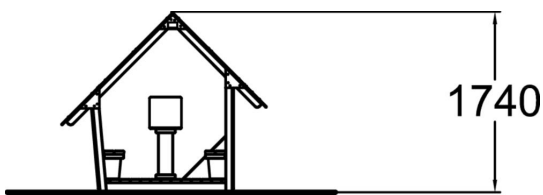

User age	1+
Number of users	8
Product length, mm	1980
Product width, mm	1160
Product height, mm	1740
Falling space, m <sup>2</sup>	16.1
Height required, mm	1800
Max. free fall height, mm	500
Installation time (for 1), H	6
Foundation options	Deep mounting Surface mounting
Wood	
Colour of walls and HPL	