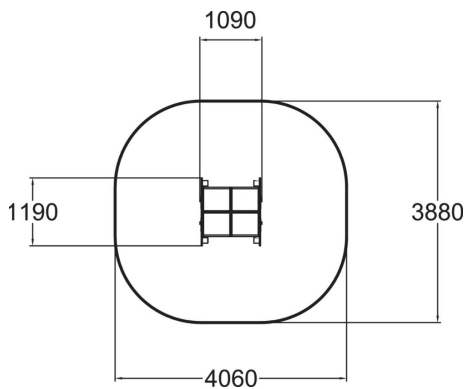

Do you dare to go through me? This inclusive tunnel is 1090 mm long. It is made of a high quality plastic tunnel with a see-through top section. The handles help to get in the tunnel making it easy to use for all.

User age	1+
Number of users	3
Product length, mm	1090
Product width, mm	1190
Product height, mm	1250
Impact area, m <sup>2</sup>	14
Falling space, m <sup>2</sup>	13.8
Height required, mm	2780
Max. free fall height, mm	980
Safety info	EN 1176-1 TÜV
Installation time (for 1), H	0
Foundation options	deep_mounting surface_mounting
Wood	
Colour of walls and HPL	