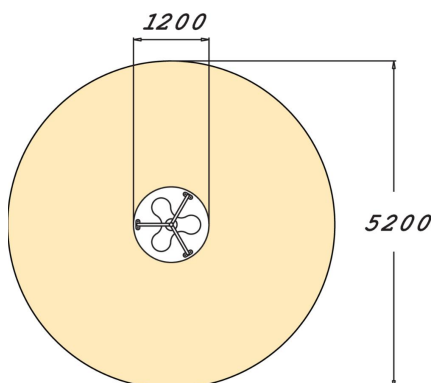

A carousel for four persons. The carousel houses a round plane at a height of 140mm, a triangular plane for seating at a height of 410mm and three metal poles which offer the riders support and allow them to rotate the device. Whirling around in the carousel offers children a fun way of developing their sense of balance.

User age	3+
Number of users	3
Product length, mm	1200
Product width, mm	1200
Product height, mm	770
Impact area, m ²	21.2
Falling space, m ²	21.2
Height required, mm	1930
Max. free fall height, mm	1000
Safety info	EN 1176-1, 5 TÜV
Installation time (for 1), H	1.5
Foundation options	Deep mounting Surface mounting
Metal colour	
Colour of walls and HPL	