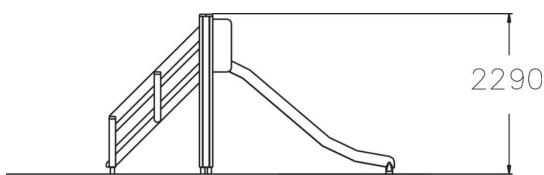

137019M

Slide with stairs

Slide at 1470 mm level. The stairs allow an easier access to the top of the slide. Choose the type of slide and the colours of posts and high pressure laminate parts to fit your park perfectly!

User age	2+
Number of users	6
Product length, mm	4150
Product width, mm	900
Product height, mm	2290
Impact area, m ²	22
Falling space, m ²	24.2
Height required, mm	2990
Max. free fall height, mm	1470
Safety info	EN 1176-1, 3 TÜV
Installation time (for 1), H	5
Foundation options	Deep mounting Surface mounting