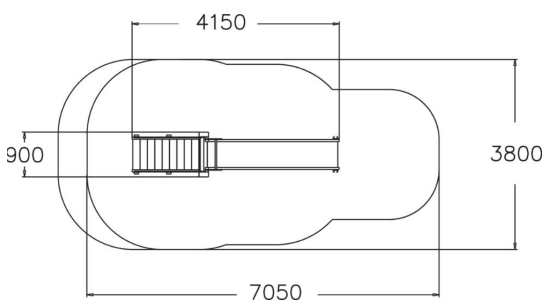

137019M

Slide with stairs

Slide at 1470 mm level. The stairs allow an easier access to the top of the slide. Choose the type of slide and the colours of posts and high pressure laminate parts to fit your park perfectly!

User age	2+
Number of users	6
Product length, mm	4150
Product width, mm	900
Product height, mm	2290
Impact area, m ²	22
Falling space, m ²	24.2
Height required, mm	2990
Max. free fall height, mm	1470
Safety info	EN 1176-1, 3 TÜV
Installation time (for 1), H	5
Foundation options	Deep mounting Surface mounting