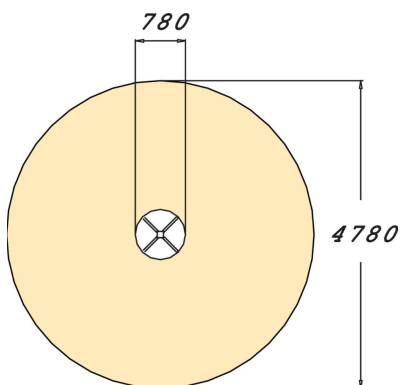

A carousel for four persons. The carousel houses a round plane at a height of 140mm, a supporting beam and four metal bars which children can grip for support. Whirling around in the carousel offers children a fun way of developing their sense of balance.

User age	2+
Number of users	4
Product length, mm	780
Product width, mm	780
Product height, mm	1030
Impact area, m <sup>2</sup>	18
Falling space, m <sup>2</sup>	18
Height required, mm	2140
Max. free fall height, mm	1000
Safety info	EN 1176-1, 5 TÜV
Installation time (for 1), H	3
Foundation options	Deep mounting Surface mounting