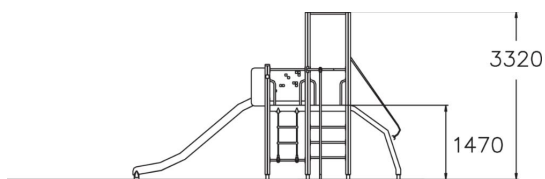

-  Climbing  
3
-  Roofs  
2
-  Slides  
1
-  Towers  
2

Multifunctional play tower with long slide. The high (1,470 mm) tower can be accessed by rung ladder or a curved climbing wall with a rope, and the exhilarating descent at high speed is via the slide or fireman's pole.

User age	4+
Number of users	9
Product length, mm	5310
Product width, mm	2060
Product height, mm	3320
Impact area, m <sup>2</sup>	31.2
Falling space, m <sup>2</sup>	31.5
Height required, mm	3360
Max. free fall height, mm	1470
Safety info	EN 1176-1, 3 TÜV
Installation time (for 1), H	12
Foundation options	Deep mounting Surface mounting
Wood	
Metal colour	
Colour of walls and HPL	
Ropes	