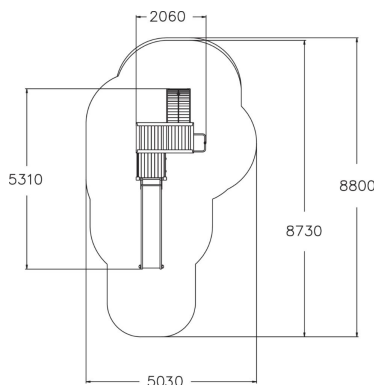

-  Climbing  
3
-  Roofs  
2
-  Slides  
1
-  Towers  
2

Multifunctional play tower with long slide. The high (1,470 mm) tower can be accessed by rung ladder or a curved climbing wall with a rope, and the exhilarating descent at high speed is via the slide or fireman's pole.

User age	4+
Number of users	9
Product length, mm	5310
Product width, mm	2060
Product height, mm	3320
Impact area, m <sup>2</sup>	31.2
Falling space, m <sup>2</sup>	31.5
Height required, mm	3360
Max. free fall height, mm	1470
Safety info	EN 1176-1, 3 TÜV
Installation time (for 1), H	12
Foundation options	Deep mounting Surface mounting
Wood	
Metal colour	
Colour of walls and HPL	
Ropes	