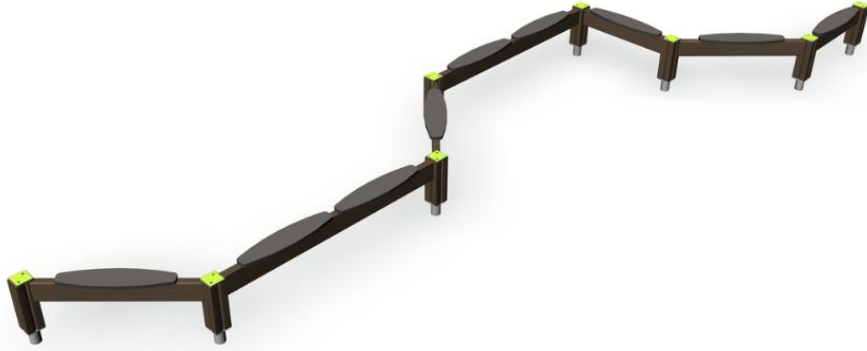

Balancing Snake Track

User age	3+
Number of users	7
Product length, mm	6500
Product width, mm	1740
Product height, mm	560
Falling space, m ²	31.6
Height required, mm	2360
Max. free fall height, mm	560
Safety info	EN 1176-1 TÜV
Installation time (for 1), H	5
Foundation options	Deep mounting Surface mounting