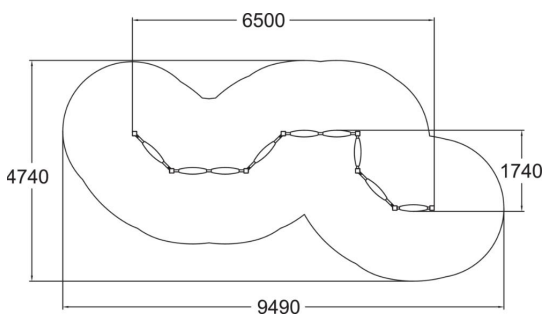

Balancing Snake Track

User age	3+
Number of users	7
Product length, mm	6500
Product width, mm	1740
Product height, mm	560
Falling space, m ²	31.6
Height required, mm	2360
Max. free fall height, mm	560
Safety info	EN 1176-1 TÜV
Installation time (for 1), H	5
Foundation options	Deep mounting Surface mounting