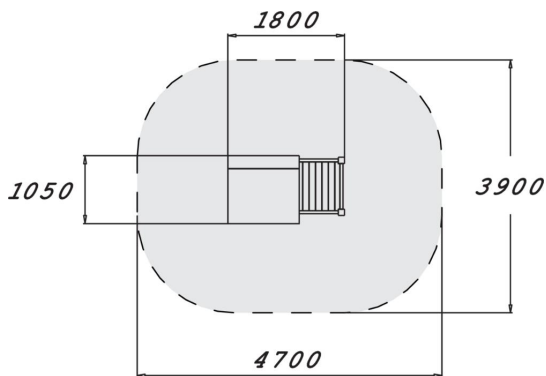

A wooden game house where children can enjoy shop, kiosk and hut games. Role-playing games give children an opportunity to experience feelings and to develop their social and communicative skills.

User age	1+
Number of users	5
Product length, mm	1800
Product width, mm	1050
Product height, mm	2320
Falling space, m ²	16.4
Height required, mm	2410
Max. free fall height, mm	270
Safety info	EN 1176-1 TÜV
Installation time (for 1), H	6
Foundation options	Deep mounting Surface mounting