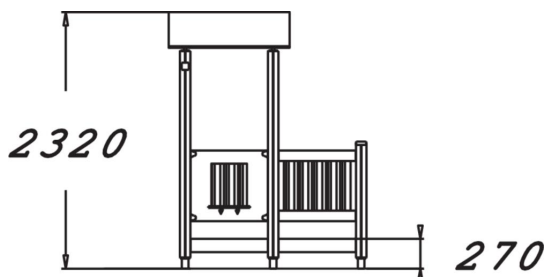

A wooden game house where children can enjoy shop, kiosk and hut games. Role-playing games give children an opportunity to experience feelings and to develop their social and communicative skills.

User age	1+
Number of users	5
Product length, mm	1800
Product width, mm	1050
Product height, mm	2320
Falling space, m ²	16.4
Height required, mm	2410
Max. free fall height, mm	270
Safety info	EN 1176-1 TÜV
Installation time (for 1), H	6
Foundation options	Deep mounting Surface mounting