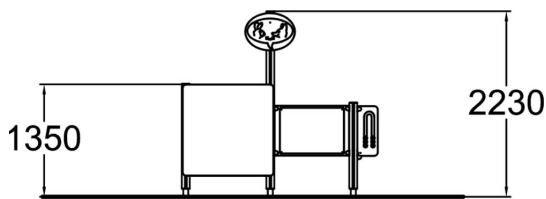

Communication Spot

Communication spot is an important support in everyday life for a child who does not speak or has difficulty producing or understanding speech. The product is useful for interaction and coordination support for all children. With the help of the communication board, the pictures can be used to discuss together, for example, in which order the events will occur in a kindergarten during the day, or what to do next at the playground. Children and families who are learning a new language can also benefit from the pictograms. The product contains one pictogram board in the language of your choice. Please indicate your language choice when ordering the product. Learn more about the product on the Materials and Colours tab.

User age	1+
Product length, mm	2360
Product width, mm	110
Product height, mm	2230
Falling space, m ²	13.6
Height required, mm	2230
Foundation options	Deep mounting Surface mounting
Wood	
Colour of walls and HPL	