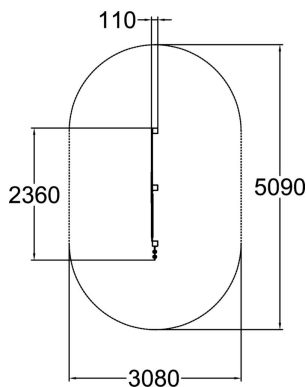

Communication Spot

Communication spot is an important support in everyday life for a child who does not speak or has difficulty producing or understanding speech. The product is useful for interaction and coordination support for all children. With the help of the communication board, the pictures can be used to discuss together, for example, in which order the events will occur in a kindergarten during the day, or what to do next at the playground. Children and families who are learning a new language can also benefit from the pictograms. The product contains one pictogram board in the language of your choice. Please indicate your language choice when ordering the product. Learn more about the product on the Materials and Colours tab.

User age	1+
Product length, mm	2360
Product width, mm	110
Product height, mm	2230
Falling space, m ²	13.6
Height required, mm	2230
Foundation options	Deep mounting Surface mounting
Wood	
Colour of walls and HPL	